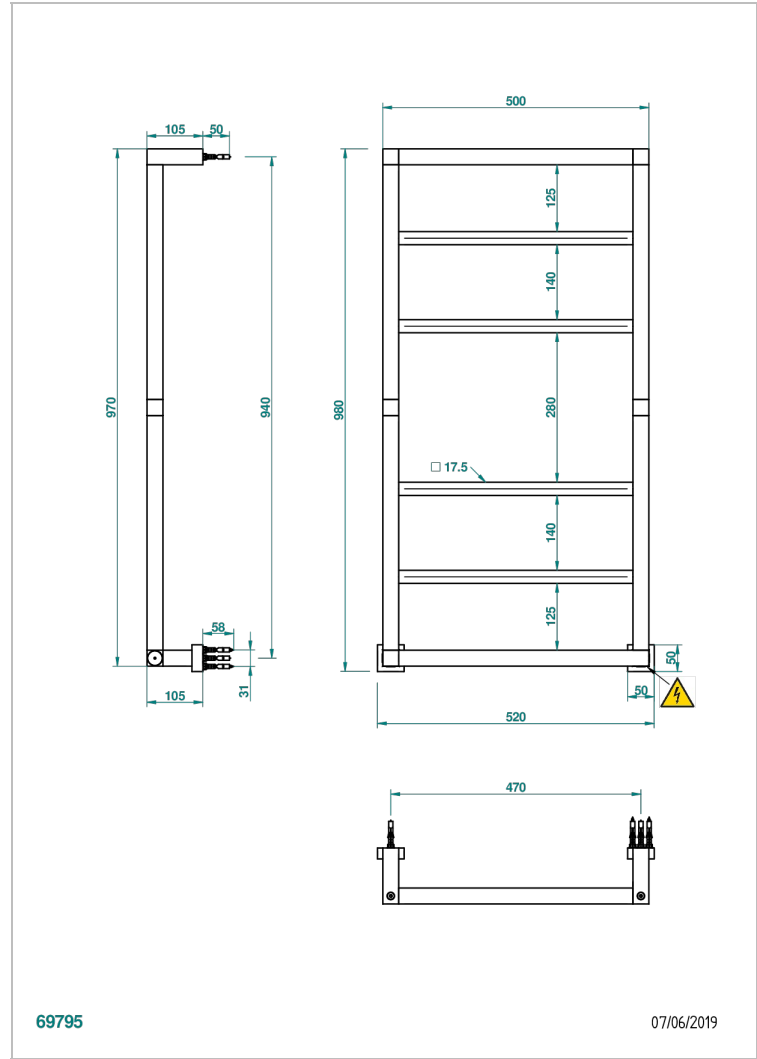

TOWEL WARMER - CONTEMPORARY

B6B-TWS6E

Contemporary square towel warmer, 6 rails, 520 mm x 990 mm, electric

THG[®]
PARIS

CHARACTERISTIC

- Solid brass body, seamless
- Resistance with thermal auto-regulation
- Installation possible with a wall mounted electric switch or timer (not supplied)
- Non-toxic and recyclable heat transfer fluid
- Hidden wire - standard length 1.20 m - Option 5 m (Class I only) - ref. TWCA5

TECHNICAL SPECS

- Tension (voltage) : 110V ou 230V
- Puissance (power) : 100W
- IPX4
- CE classe 1, 2
- Hauteur minimale au sol (minimum height from the ground) : 60 cm (24")
- Température maximale (maximum temperature) : 60°C (140°F)