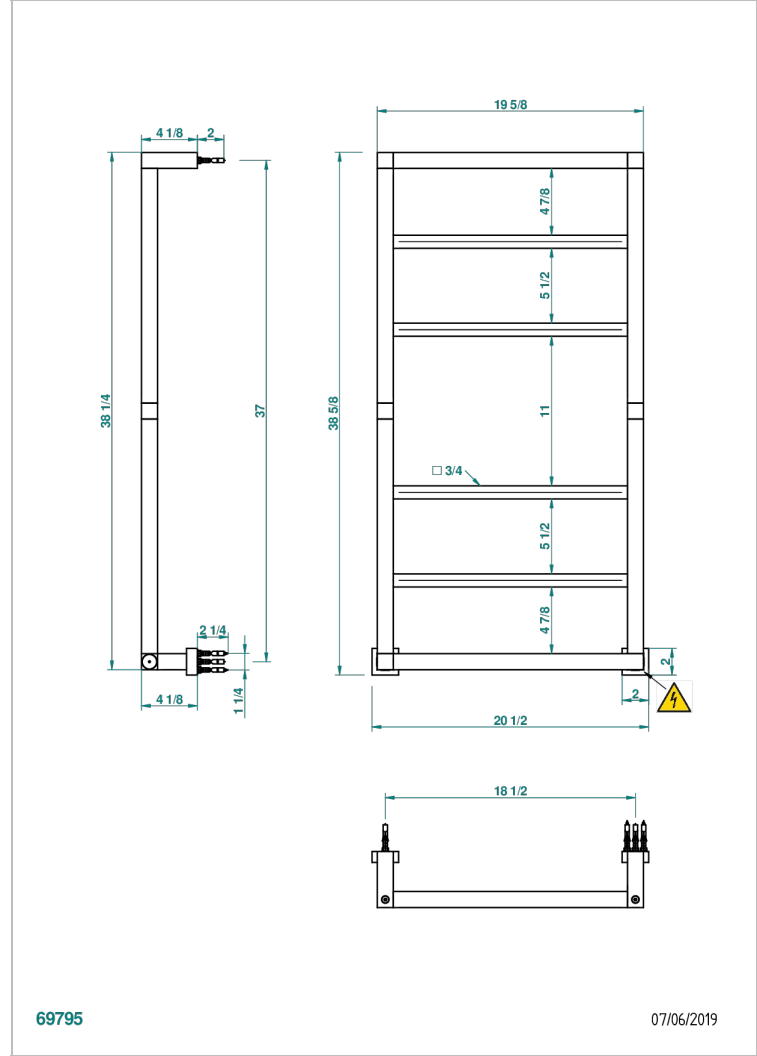

TOWEL WARMER - CONTEMPORARY

B6B-TWS6E

Contemporary square towel warmer, 6 rails, 520 mm x 990 mm, electric

THG[®]
PARIS

69795

07/06/2019

CHARACTERISTIC

- Solid brass body, seamless
- Resistance with thermal auto-regulation
- Installation possible with a wall mounted electric switch or timer (not supplied)
- Non-toxic and recyclable heat transfer fluid
- Hidden wire - standard length 1.20 m - Option 5 m (Class I only) - ref. TWCA5

TECHNICAL SPECS

- Tension (voltage) : 110V ou 230V
- Puissance (power) : 100W
- IPX4
- CE classe 1, 2
- Hauteur minimale au sol (minimum height from the ground) : 60 cm (24")
- Température maximale (maximum temperature) : 60°C (140°F)