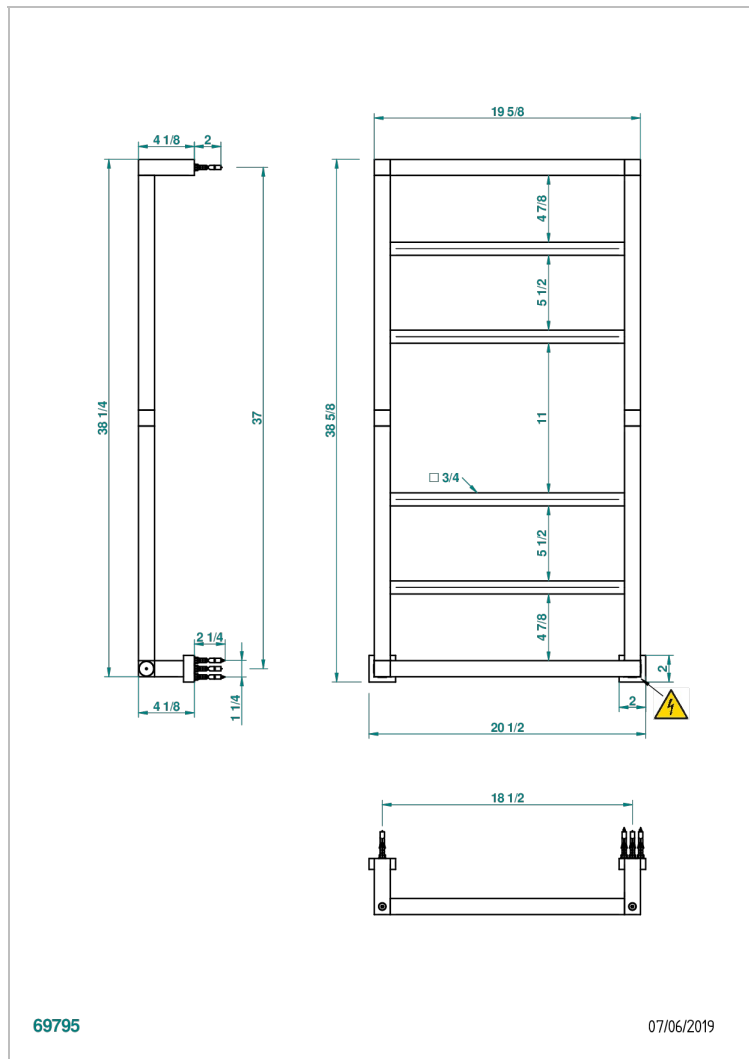

TOWEL WARMER - CONTEMPORARY

B6B-TWS6E

Contemporary square towel warmer, 6 rails, 520 mm x 990 mm, electric

THG[®]
PARIS

69795

07/06/2019

CHARACTERISTIC

- Solid brass body, seamless
- Resistance with thermal auto-regulation
- Installation possible with a wall mounted electric switch or timer (not supplied)
- Non-toxic and recyclable heat transfer fluid
- Hidden wire - standard length 1.20 m - Option 5 m (Class I only) - ref. TWCA5

TECHNICAL SPECS

- Tension (voltage) : 110V ou 230V
- Puissance (power) : 100W
- IPX4
- CE classe 1, 2
- Hauteur minimale au sol (minimum height from the ground) : 60 cm (24")
- Température maximale (maximum temperature) : 60°C (140°F)