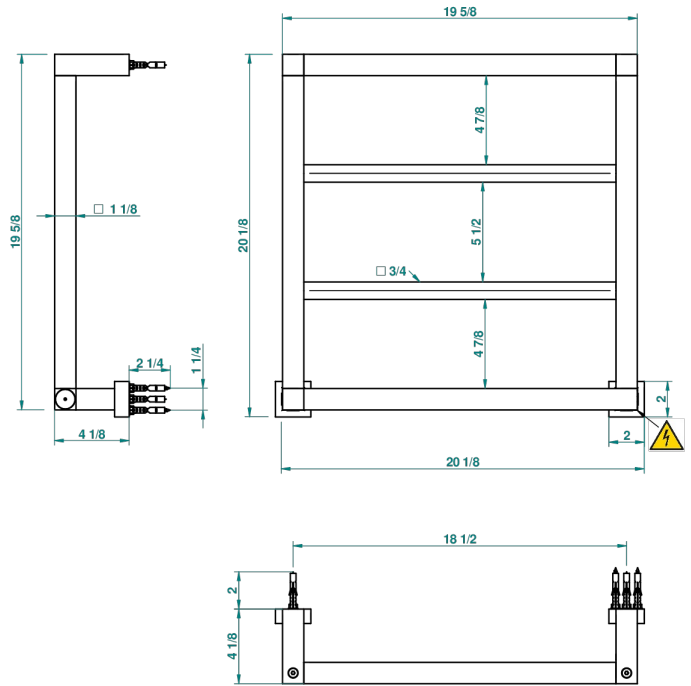

TOWEL WARMER - CONTEMPORARY

B6B-TWS4E

Contemporary square towel warmer, 4 rails, 520 mm x 510 mm, electric

THG[®]
PARIS

69791

07/06/2019

CHARACTERISTIC

- Solid brass body, seamless
- Resistance with thermal auto-regulation
- Installation possible with a wall mounted electric switch or timer (not supplied)
- Non-toxic and recyclable heat transfer fluid
- Hidden wire - standard length 1.20 m - Option 5 m (Class I only) - ref. TWCA5

TECHNICAL SPECS

- Tension (voltage) : 110V ou 230V
- Puissance (power) : 50W
- IPX4
- CE classe 1, 2
- Hauteur minimale au sol (minimum height from the ground) : 60 cm (24")
- Température maximale (maximum temperature) : 60°C (140°F)