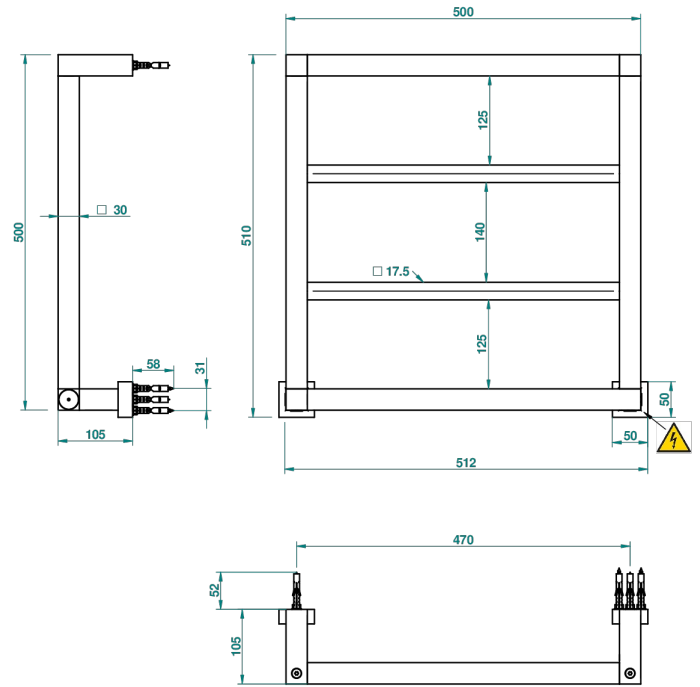

# TOWEL WARMER - CONTEMPORARY

B6B-TWS4E

Contemporary square towel warmer, 4 rails, 520 mm x 510 mm, electric

THG<sup>®</sup>  
PARIS

69791

07/06/2019

## CHARACTERISTIC

- Solid brass body, seamless
- Resistance with thermal auto-regulation
- Installation possible with a wall mounted electric switch or timer (not supplied)
- Non-toxic and recyclable heat transfer fluid
- Hidden wire - standard length 1.20 m - Option 5 m (Class I only) - ref. TWCA5

## TECHNICAL SPECS

- Tension (voltage) : 110V ou 230V
- Puissance (power) : 50W
- IPX4
- CE classe 1, 2
- Hauteur minimale au sol (minimum height from the ground) : 60 cm (24")
- Température maximale (maximum temperature) : 60°C (140°F)