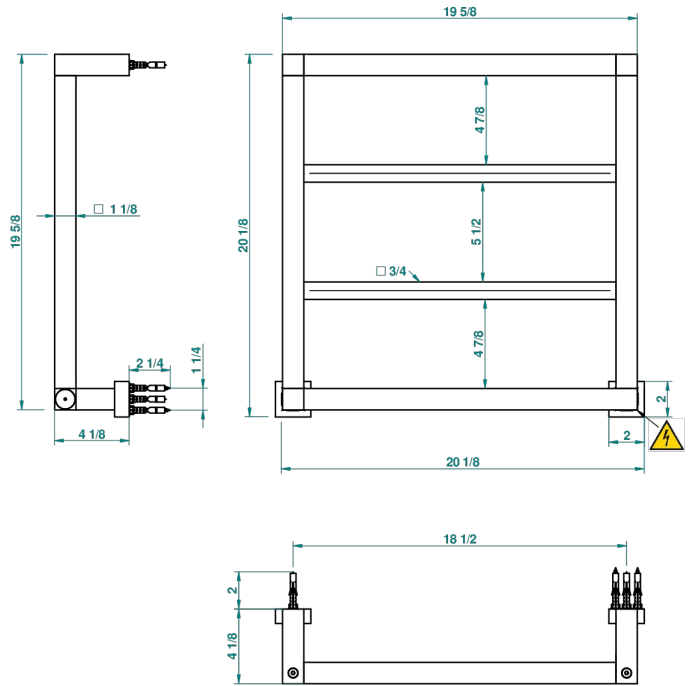

TOWEL WARMER - CONTEMPORARY

B6B-TWS4E

Contemporary square towel warmer, 4 rails, 520 mm x 510 mm, electric

THG[®]
PARIS

69791

07/06/2019

CHARACTERISTIC

- Solid brass body, seamless
- Resistance with thermal auto-regulation
- Installation possible with a wall mounted electric switch or timer (not supplied)
- Non-toxic and recyclable heat transfer fluid
- Hidden wire - standard length 1.20 m - Option 5 m (Class I only) - ref. TWCA5

TECHNICAL SPECS

- Tension (voltage) : 110V ou 230V
- Puissance (power) : 50W
- IPX4
- CE classe 1, 2
- Hauteur minimale au sol (minimum height from the ground) : 60 cm (24")
- Température maximale (maximum temperature) : 60°C (140°F)