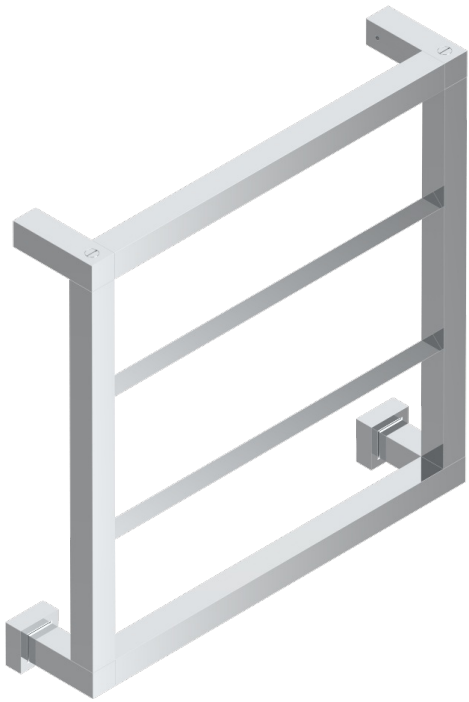

TOWEL WARMER - CONTEMPORARY

B6B-TWS4E

Contemporary square towel warmer, 4 rails, 520 mm x 510 mm, electric

THG[®]
PARIS

69791

07/06/2019

CHARACTERISTIC

- Solid brass body, seamless
- Resistance with thermal auto-regulation
- Installation possible with a wall mounted electric switch or timer (not supplied)
- Non-toxic and recyclable heat transfer fluid
- Hidden wire - standard length 1.20 m - Option 5 m (Class I only) - ref. TWCA5

TECHNICAL SPECS

- Tension (voltage) : 110V ou 230V
- Puissance (power) : 50W
- IPX4
- CE classe 1, 2
- Hauteur minimale au sol (minimum height from the ground) : 60 cm (24")
- Température maximale (maximum temperature) : 60°C (140°F)