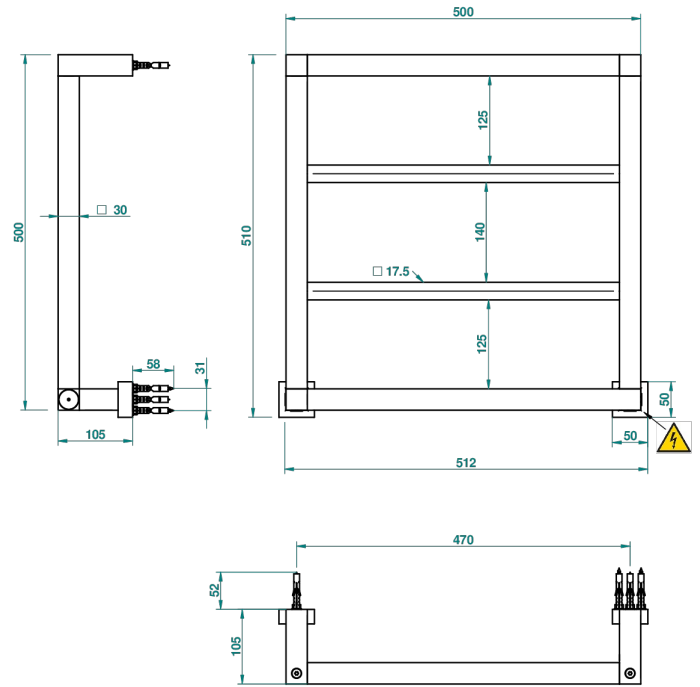

TOWEL WARMER - CONTEMPORARY

B6B-TWS4E

Contemporary square towel warmer, 4 rails, 520 mm x 510 mm, electric

THG[®]
PARIS

69791

07/06/2019

CHARACTERISTIC

- Solid brass body, seamless
- Resistance with thermal auto-regulation
- Installation possible with a wall mounted electric switch or timer (not supplied)
- Non-toxic and recyclable heat transfer fluid
- Hidden wire - standard length 1.20 m - Option 5 m (Class I only) - ref. TWCA5

TECHNICAL SPECS

- Tension (voltage) : 110V ou 230V
- Puissance (power) : 50W
- IPX4
- CE classe 1, 2
- Hauteur minimale au sol (minimum height from the ground) : 60 cm (24")
- Température maximale (maximum temperature) : 60°C (140°F)