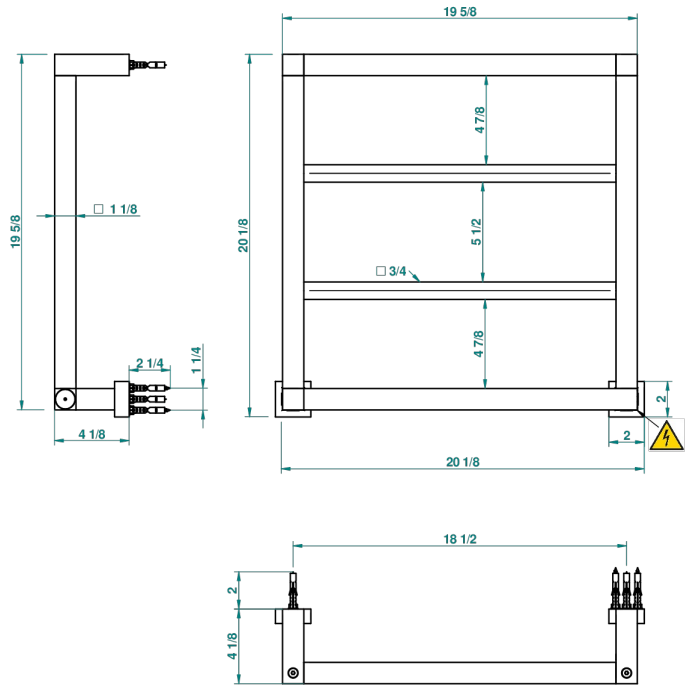

# TOWEL WARMER - CONTEMPORARY

B6B-TWS4E

Contemporary square towel warmer, 4 rails, 520 mm x 510 mm, electric

THG<sup>®</sup>  
PARIS

69791

07/06/2019

## CHARACTERISTIC

- Solid brass body, seamless
- Resistance with thermal auto-regulation
- Installation possible with a wall mounted electric switch or timer (not supplied)
- Non-toxic and recyclable heat transfer fluid
- Hidden wire - standard length 1.20 m - Option 5 m (Class I only) - ref. TWCA5

## TECHNICAL SPECS

- Tension (voltage) : 110V ou 230V
- Puissance (power) : 50W
- IPX4
- CE classe 1, 2
- Hauteur minimale au sol (minimum height from the ground) : 60 cm (24")
- Température maximale (maximum temperature) : 60°C (140°F)