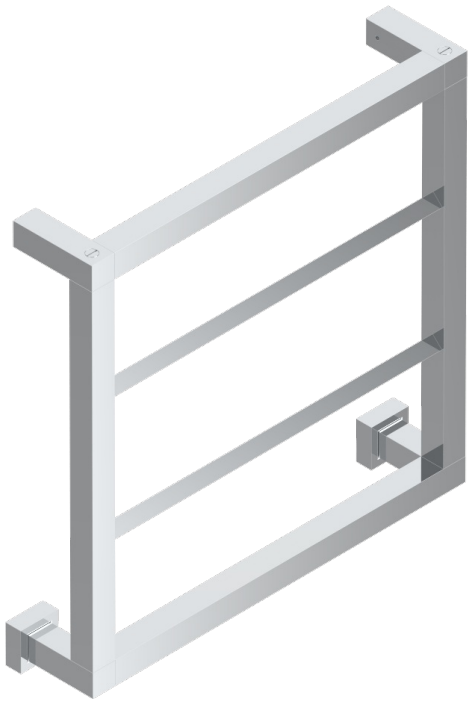

# TOWEL WARMER - CONTEMPORARY

B6B-TWS4E

Contemporary square towel warmer, 4 rails, 520 mm x 510 mm, electric

THG<sup>®</sup>  
PARIS

69791

07/06/2019

## CHARACTERISTIC

- Solid brass body, seamless
- Resistance with thermal auto-regulation
- Installation possible with a wall mounted electric switch or timer (not supplied)
- Non-toxic and recyclable heat transfer fluid
- Hidden wire - standard length 1.20 m - Option 5 m (Class I only) - ref. TWCA5

## TECHNICAL SPECS

- Tension (voltage) : 110V ou 230V
- Puissance (power) : 50W
- IPX4
- CE classe 1, 2
- Hauteur minimale au sol (minimum height from the ground) : 60 cm (24")
- Température maximale (maximum temperature) : 60°C (140°F)