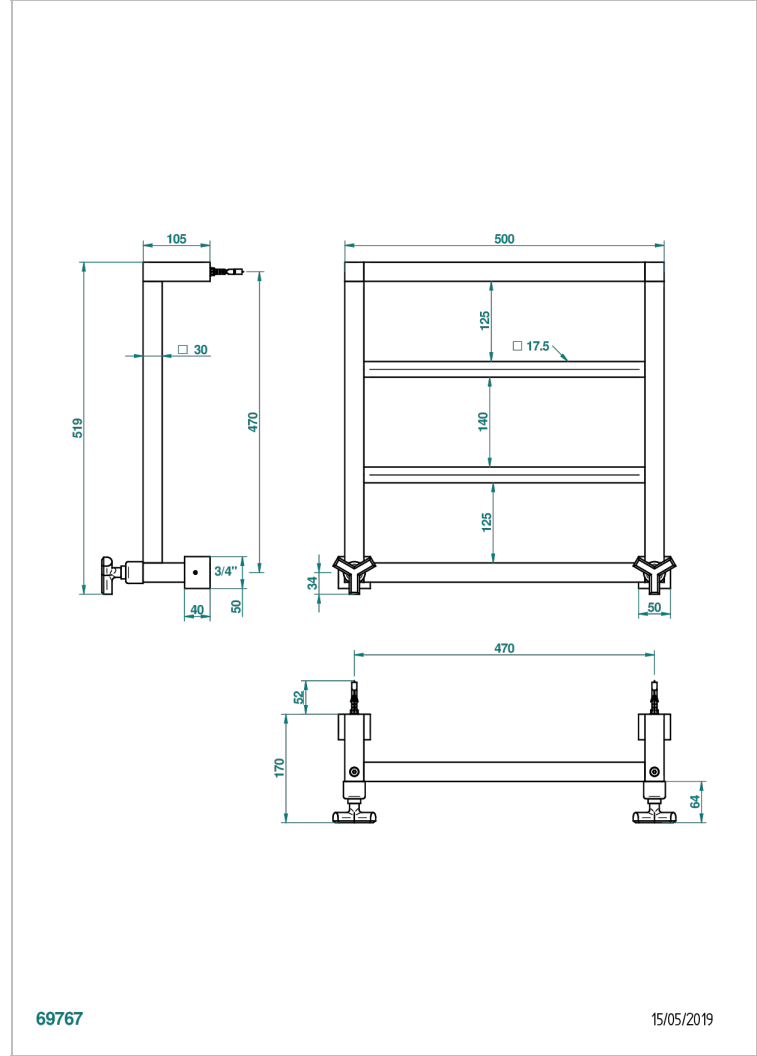

LES ONDES

G8A-TWS4H2

Contemporary square towel warmer, 4 rails, 520 mm x 510 mm, hydronic with 2 stylised handles

THG[®]
PARIS

69767

15/05/2019

CHARACTERISTIC

- Solid brass body seamless
- 2 x 1/2" normal head
- Connections F3/4"

TECHNICAL SPECS

- Pression : 0,5 bars < P < 3 bars (recommandée)
- Pressure : 7.25 psi < P < 43.5 psi (advised)
- Température eau maximale conseillée : 60°C
- Maximum water temperature advised: 140°F
- Hauteur minimale au sol (maximum height from the ground) : 60 cm (24")
- Puissance / Power : 64W à Delta T 30