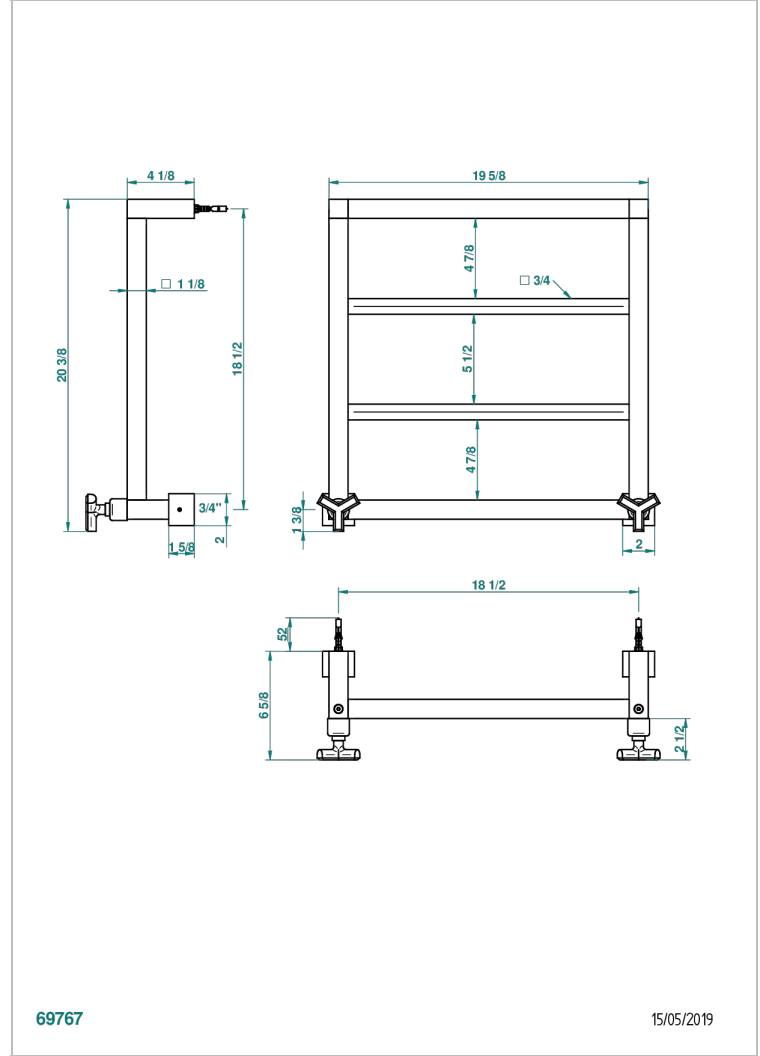

# LES ONDES

G8A-TWS4H2

Contemporary square towel warmer, 4 rails, 520 mm x 510 mm, hydronic with 2 stylised handles

THG<sup>®</sup>  
PARIS

69767

15/05/2019

## CHARACTERISTIC

- Solid brass body seamless
- 2 x 1/2" normal head
- Connections F3/4"

## TECHNICAL SPECS

- Pression : 0,5 bars < P < 3 bars (recommandée)
- Pressure : 7.25 psi < P < 43.5 psi (advised)
- Température eau maximale conseillée : 60°C
- Maximum water temperature advised: 140°F
- Hauteur minimale au sol (maximum height from the ground) : 60 cm (24")
- Puissance / Power : 64W à Delta T 30