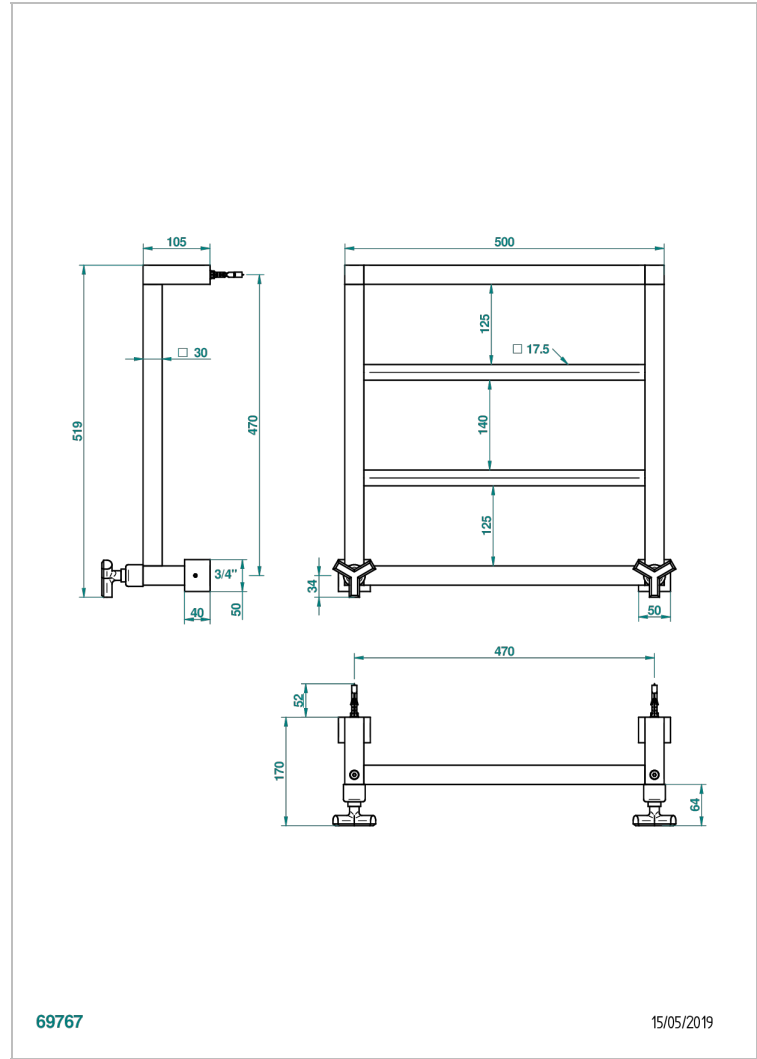

LES ONDES

G8A-TWS4H2

Contemporary square towel warmer, 4 rails, 520 mm x 510 mm, hydronic with 2 stylised handles

THG[®]
PARIS

69767

15/05/2019

CHARACTERISTIC

- Solid brass body seamless
- 2 x 1/2" normal head
- Connections F3/4"

TECHNICAL SPECS

- Pression : 0,5 bars < P < 3 bars (recommandée)
- Pressure : 7.25 psi < P < 43.5 psi (advised)
- Température eau maximale conseillée : 60°C
- Maximum water temperature advised: 140°F
- Hauteur minimale au sol (maximum height from the ground) : 60 cm (24")
- Puissance / Power : 64W à Delta T 30