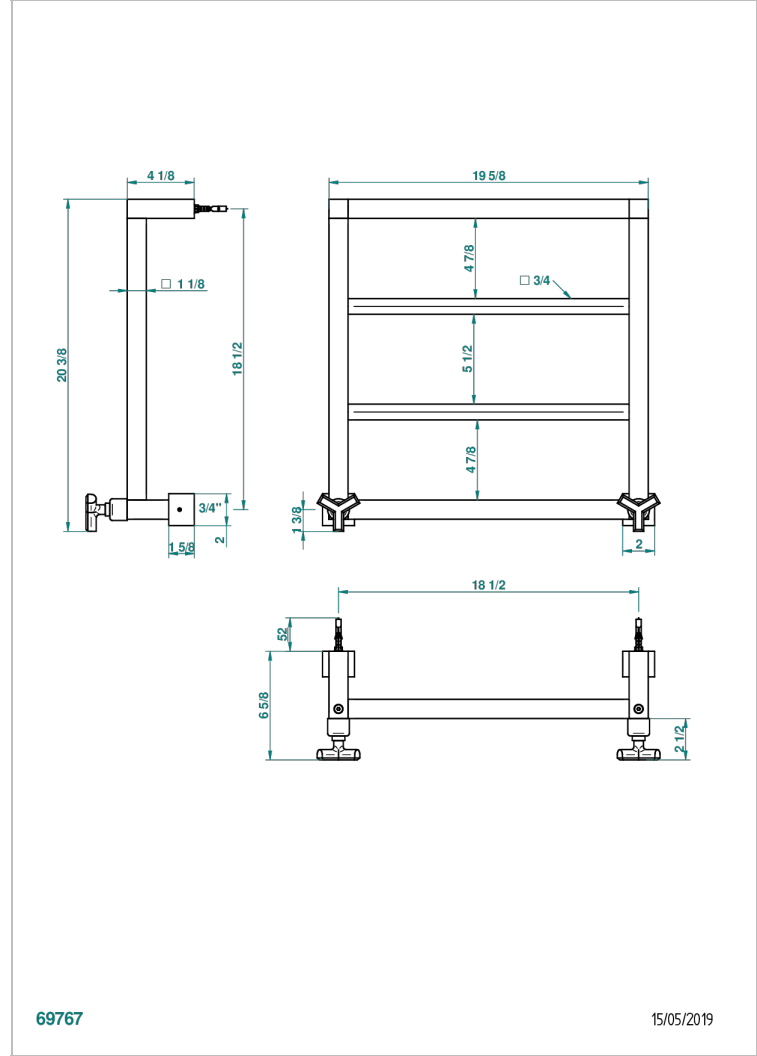

LES ONDES

G8A-TWS4H2

Contemporary square towel warmer, 4 rails, 520 mm x 510 mm, hydronic with 2 stylised handles

THG[®]
PARIS

69767

15/05/2019

CHARACTERISTIC

- Solid brass body seamless
- 2 x 1/2" normal head
- Connections F3/4"

TECHNICAL SPECS

- Pression : 0,5 bars < P < 3 bars (recommandée)
- Pressure : 7.25 psi < P < 43.5 psi (advised)
- Température eau maximale conseillée : 60°C
- Maximum water temperature advised: 140°F
- Hauteur minimale au sol (maximum height from the ground) : 60 cm (24")
- Puissance / Power : 64W à Delta T 30