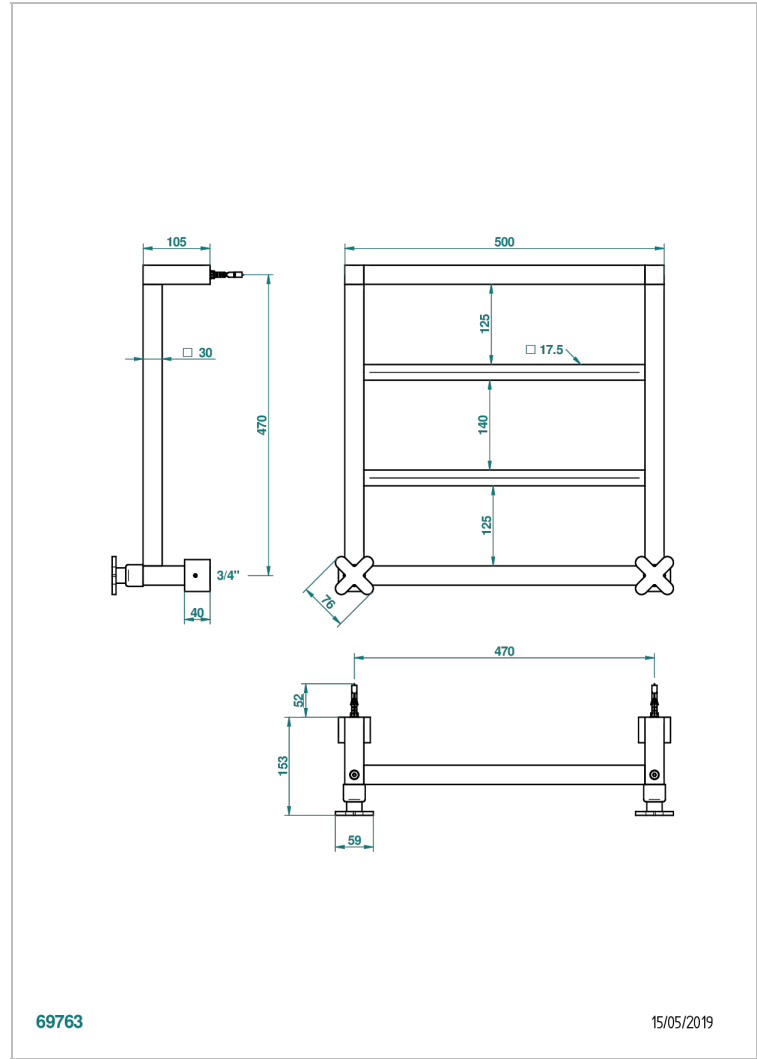

# PROFIL METAL

A6A-TWS4H2

Contemporary square towel warmer, 4 rails, 520 mm x 510 mm, hydronic with 2 stylised handles

THG<sup>®</sup>  
PARIS

## CHARACTERISTIC

- Solid brass body seamless
- 2 x 1/2" normal head
- Connections F3/4"

## TECHNICAL SPECS

- Pression : 0,5 bars < P < 3 bars (recommandée)
- Pressure : 7.25 psi < P < 43.5 psi (advised)
- Température eau maximale conseillée : 60°C
- Maximum water temperature advised: 140°F
- Hauteur minimale au sol (maximum height from the ground) : 60 cm (24")
- Puissance / Power : 64W à Delta T 30