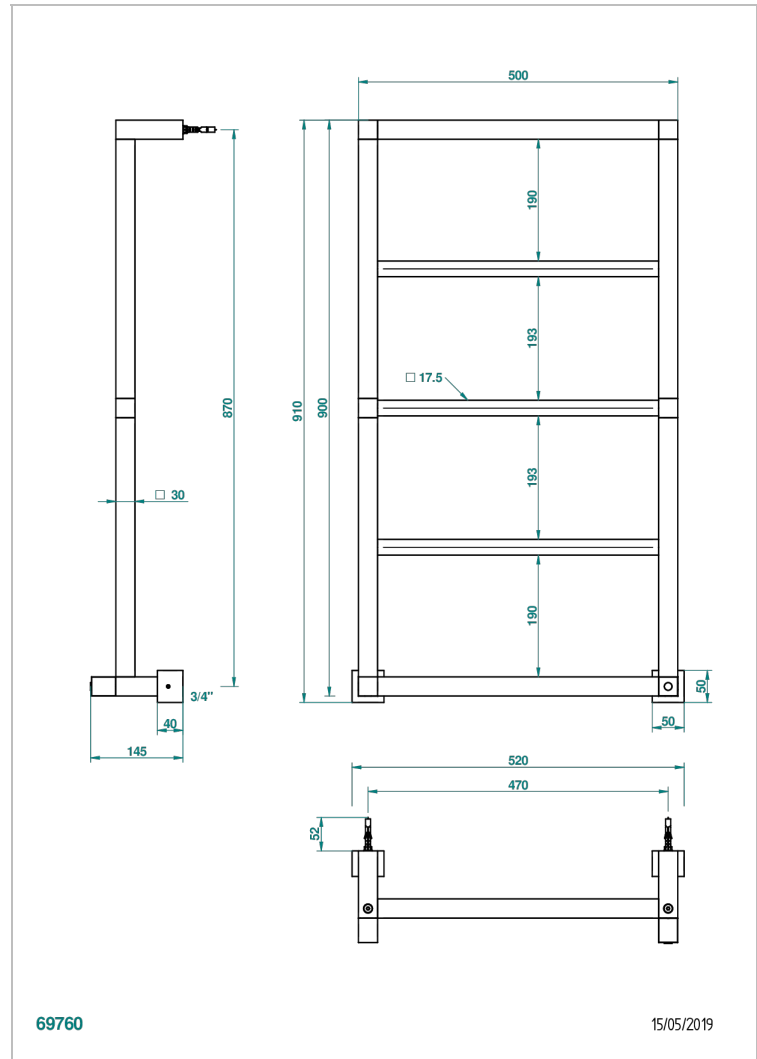

TOWEL WARMER - CONTEMPORARY

B6B-TWS5H

Contemporary square towel warmer, 5 rails, 520 mm x 910 mm, hydronic, neutral handle

THG[®]
PARIS

CHARACTERISTIC

- Solid brass body seamless
- Connections F3/4"

TECHNICAL SPECS

- Pression : 0,5 bars < P < 3 bars (recommandée)
- Pressure : 7.25 psi < P < 43.5 psi (advised)
- Température eau maximale conseillée : 60°C
- Maximum water temperature advised: 140°F
- Hauteur minimale au sol (maximum height from the ground) : 60 cm (24")
- Puissance / Power : 80W à Delta T 30