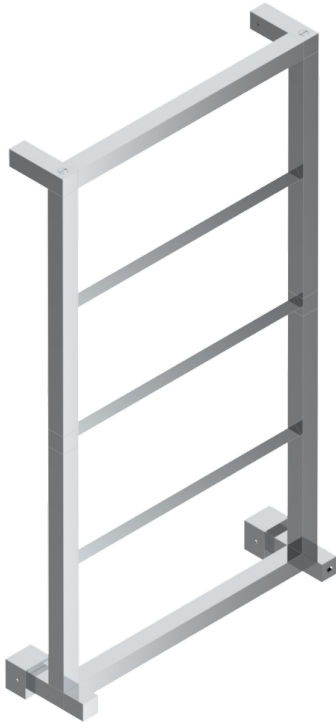

TOWEL WARMER - CONTEMPORARY

B6B-TWS5H

Contemporary square towel warmer, 5 rails, 520 mm x 910 mm, hydronic, neutral handle

THG[®]
PARIS

CHARACTERISTIC

- Solid brass body seamless
- Connections F3/4"

TECHNICAL SPECS

- Pression : 0,5 bars < P < 3 bars (recommandée)
- Pressure : 7.25 psi < P < 43.5 psi (advised)
- Température eau maximale conseillée : 60°C
- Maximum water temperature advised: 140°F
- Hauteur minimale au sol (maximum height from the ground) : 60 cm (24")
- Puissance / Power : 80W à Delta T 30