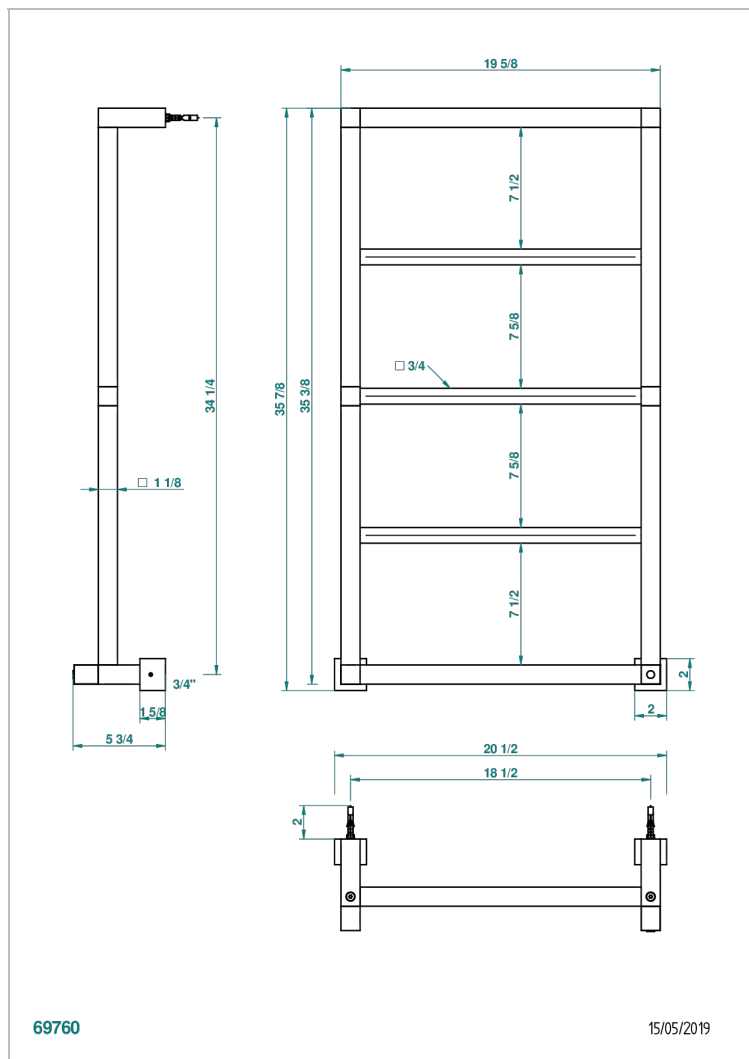

# TOWEL WARMER - CONTEMPORARY

B6B-TWS5H

Contemporary square towel warmer, 5 rails, 520 mm x 910 mm, hydronic, neutral handle

THG<sup>®</sup>  
PARIS

## CHARACTERISTIC

- Solid brass body seamless
- Connections F3/4"

## TECHNICAL SPECS

- Pression : 0,5 bars < P < 3 bars (recommandée)
- Pressure : 7.25 psi < P < 43.5 psi (advised)
- Température eau maximale conseillée : 60°C
- Maximum water temperature advised: 140°F
- Hauteur minimale au sol (maximum height from the ground) : 60 cm (24")
- Puissance / Power : 80W à Delta T 30