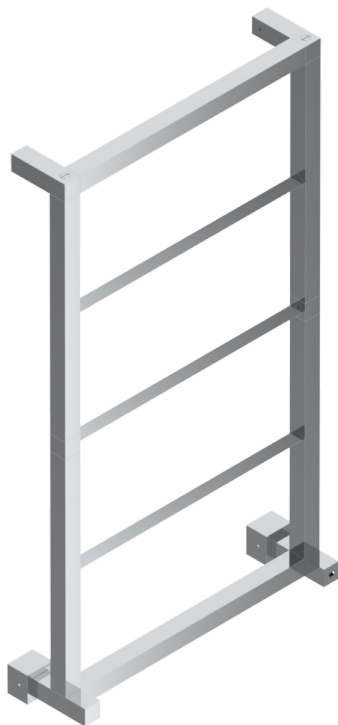

# TOWEL WARMER - CONTEMPORARY

B6B-TWS5H

Contemporary square towel warmer, 5 rails, 520 mm x 910 mm, hydronic, neutral handle

THG<sup>®</sup>  
PARIS

## CHARACTERISTIC

- Solid brass body seamless
- Connections F3/4"

## TECHNICAL SPECS

- Pression : 0,5 bars < P < 3 bars (recommandée)
- Pressure : 7.25 psi < P < 43.5 psi (advised)
- Température eau maximale conseillée : 60°C
- Maximum water temperature advised: 140°F
- Hauteur minimale au sol (maximum height from the ground) : 60 cm (24")
- Puissance / Power : 80W à Delta T 30