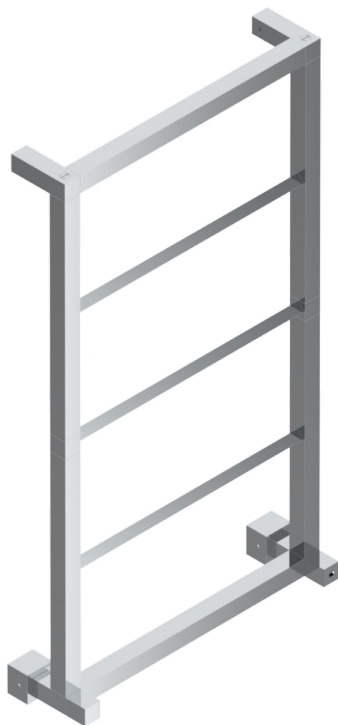

TOWEL WARMER - CONTEMPORARY

B6B-TWS5H

Contemporary square towel warmer, 5 rails, 520 mm x 910 mm, hydronic, neutral handle

THG[®]
PARIS

CHARACTERISTIC

- Solid brass body seamless
- Connections F3/4"

TECHNICAL SPECS

- Pression : 0,5 bars < P < 3 bars (recommandée)
- Pressure : 7.25 psi < P < 43.5 psi (advised)
- Température eau maximale conseillée : 60°C
- Maximum water temperature advised: 140°F
- Hauteur minimale au sol (maximum height from the ground) : 60 cm (24")
- Puissance / Power : 80W à Delta T 30