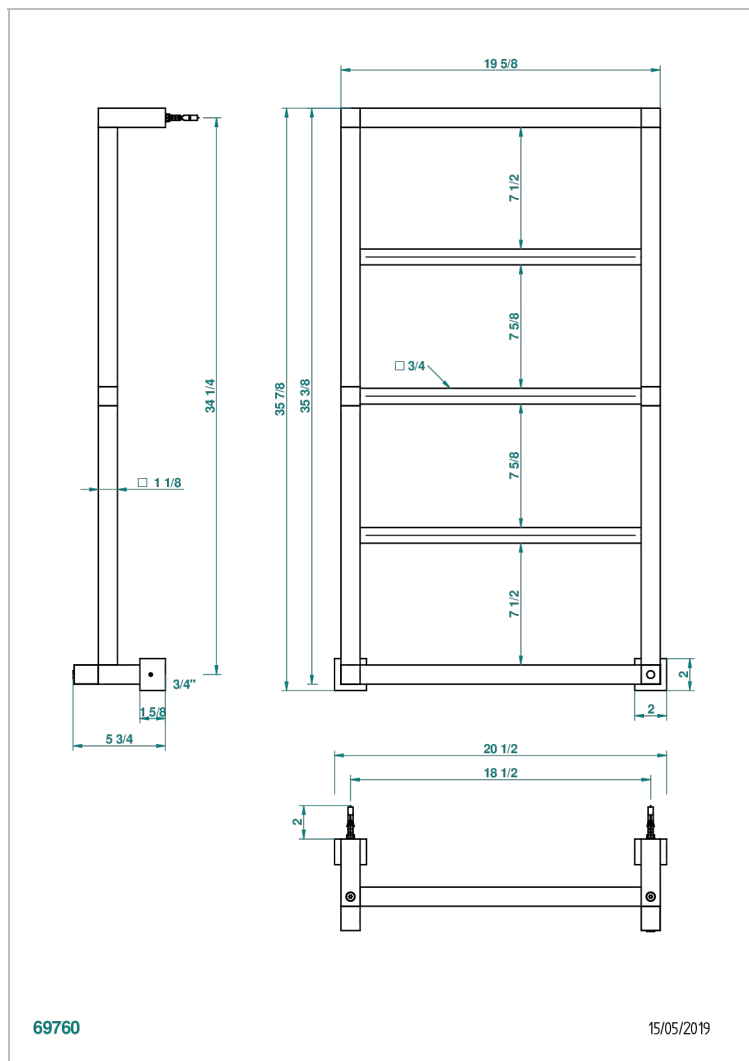

TOWEL WARMER - CONTEMPORARY

B6B-TWS5H

Contemporary square towel warmer, 5 rails, 520 mm x 910 mm, hydronic, neutral handle

THG[®]
PARIS

CHARACTERISTIC

- Solid brass body seamless
- Connections F3/4"

TECHNICAL SPECS

- Pression : 0,5 bars < P < 3 bars (recommandée)
- Pressure : 7.25 psi < P < 43.5 psi (advised)
- Température eau maximale conseillée : 60°C
- Maximum water temperature advised: 140°F
- Hauteur minimale au sol (maximum height from the ground) : 60 cm (24")
- Puissance / Power : 80W à Delta T 30