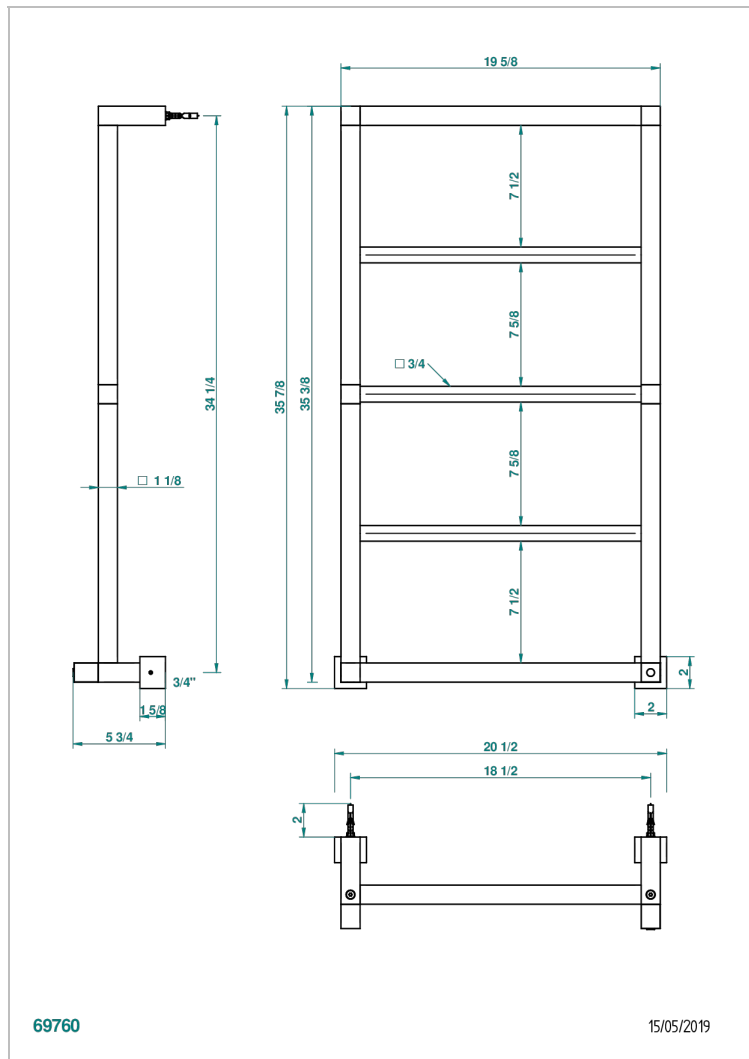

TOWEL WARMER - CONTEMPORARY

B6B-TWS5H

Contemporary square towel warmer, 5 rails, 520 mm x 910 mm, hydronic, neutral handle

CHARACTERISTIC

- Solid brass body seamless
- Connections F3/4"

TECHNICAL SPECS

- Pression : 0,5 bars < P < 3 bars (recommandée)
- Pressure : 7.25 psi < P < 43.5 psi (advised)
- Température eau maximale conseillée : 60°C
- Maximum water temperature advised: 140°F
- Hauteur minimale au sol (maximum height from the ground) : 60 cm (24")
- Puissance / Power : 80W à Delta T 30