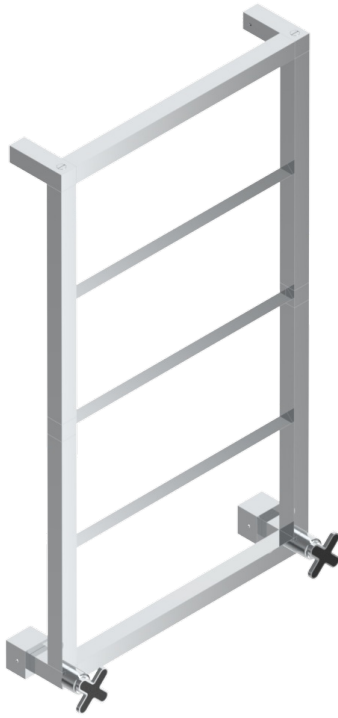

PROFIL BLACK ONYX

A6N-TWS5H2

Contemporary square towel warmer, 5 rails, 520 mm x 910 mm, hydronic with 2 stylised handles

THG[®]
PARIS

69757

16/05/2019

CHARACTERISTIC

- Solid brass body seamless
- 2 x 1/2" normal head
- Connections F3/4"

TECHNICAL SPECS

- Pression : 0,5 bars < P < 3 bars (recommandée)
- Pressure : 7.25 psi < P < 43.5 psi (advised)
- Température eau maximale conseillée : 60°C
- Maximum water temperature advised: 140°F
- Hauteur minimale au sol (maximum height from the ground) : 60 cm (24")
- Puissance / Power : 80W à Delta T 30