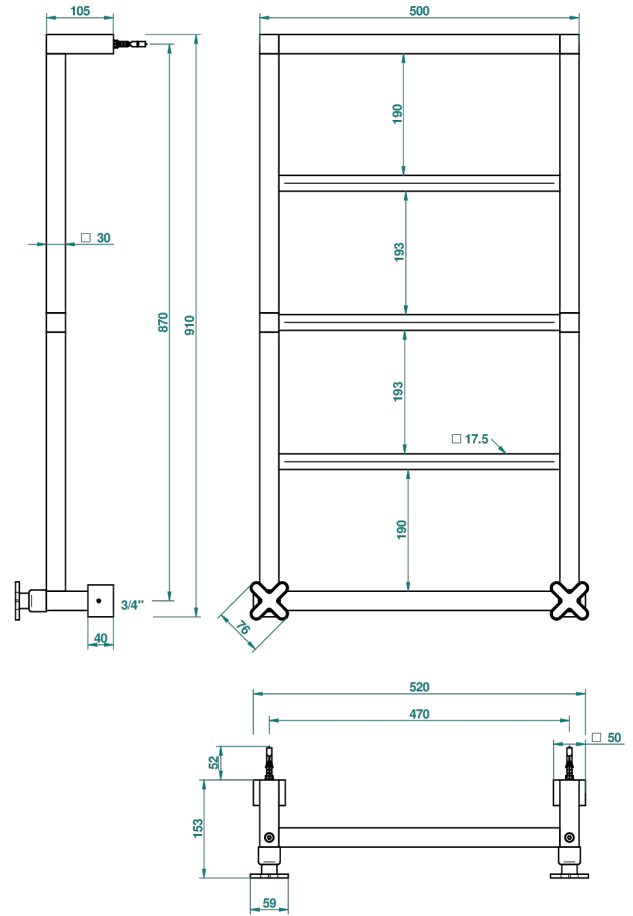

PROFIL BLACK ONYX

A6N-TWS5H2

Contemporary square towel warmer, 5 rails, 520 mm x 910 mm, hydronic with 2 stylised handles

THG[®]
PARIS

69757

16/05/2019

CHARACTERISTIC

- Solid brass body seamless
- 2 x 1/2" normal head
- Connections F3/4"

TECHNICAL SPECS

- Pression : 0,5 bars < P < 3 bars (recommandée)
- Pressure : 7.25 psi < P < 43.5 psi (advised)
- Température eau maximale conseillée : 60°C
- Maximum water temperature advised: 140°F
- Hauteur minimale au sol (maximum height from the ground) : 60 cm (24")
- Puissance / Power : 80W à Delta T 30