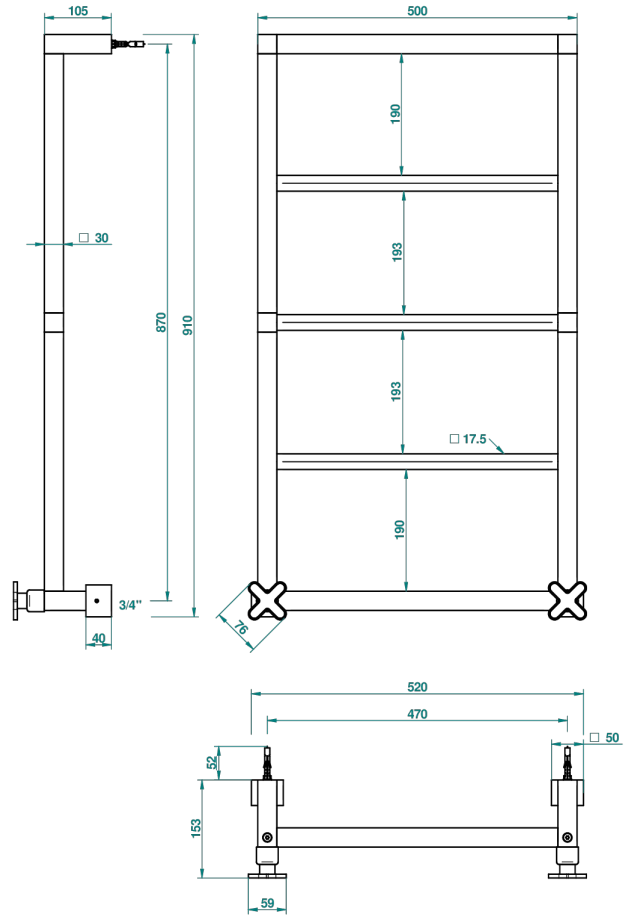

PROFIL BLACK ONYX

A6N-TWS5H2

Contemporary square towel warmer, 5 rails, 520 mm x 910 mm, hydronic with 2 stylised handles

69757

16/05/2019

CHARACTERISTIC

- Solid brass body seamless
- 2 x 1/2" normal head
- Connections F3/4"

TECHNICAL SPECS

- Pression : 0,5 bars < P < 3 bars (recommandée)
- Pressure : 7.25 psi < P < 43.5 psi (advised)
- Température eau maximale conseillée : 60°C
- Maximum water temperature advised: 140°F
- Hauteur minimale au sol (maximum height from the ground) : 60 cm (24")
- Puissance / Power : 80W à Delta T 30