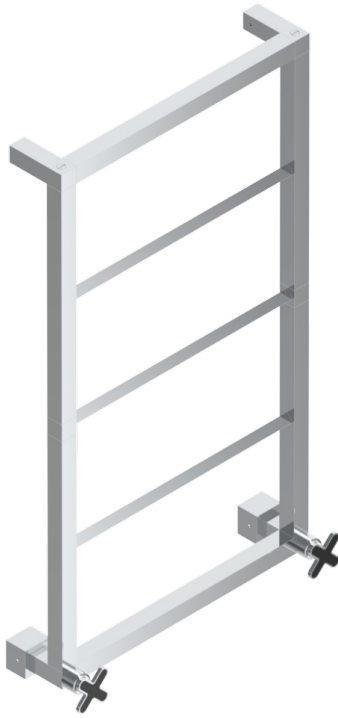

PROFIL BLACK ONYX

A6N-TWS5H2

Contemporary square towel warmer, 5 rails, 520 mm x 910 mm, hydronic with 2 stylised handles

69757

16/05/2019

CHARACTERISTIC

- Solid brass body seamless
- 2 x 1/2" normal head
- Connections F3/4"

TECHNICAL SPECS

- Pression : 0,5 bars < P < 3 bars (recommandée)
- Pressure : 7.25 psi < P < 43.5 psi (advised)
- Température eau maximale conseillée : 60°C
- Maximum water temperature advised: 140°F
- Hauteur minimale au sol (maximum height from the ground) : 60 cm (24")
- Puissance / Power : 80W à Delta T 30