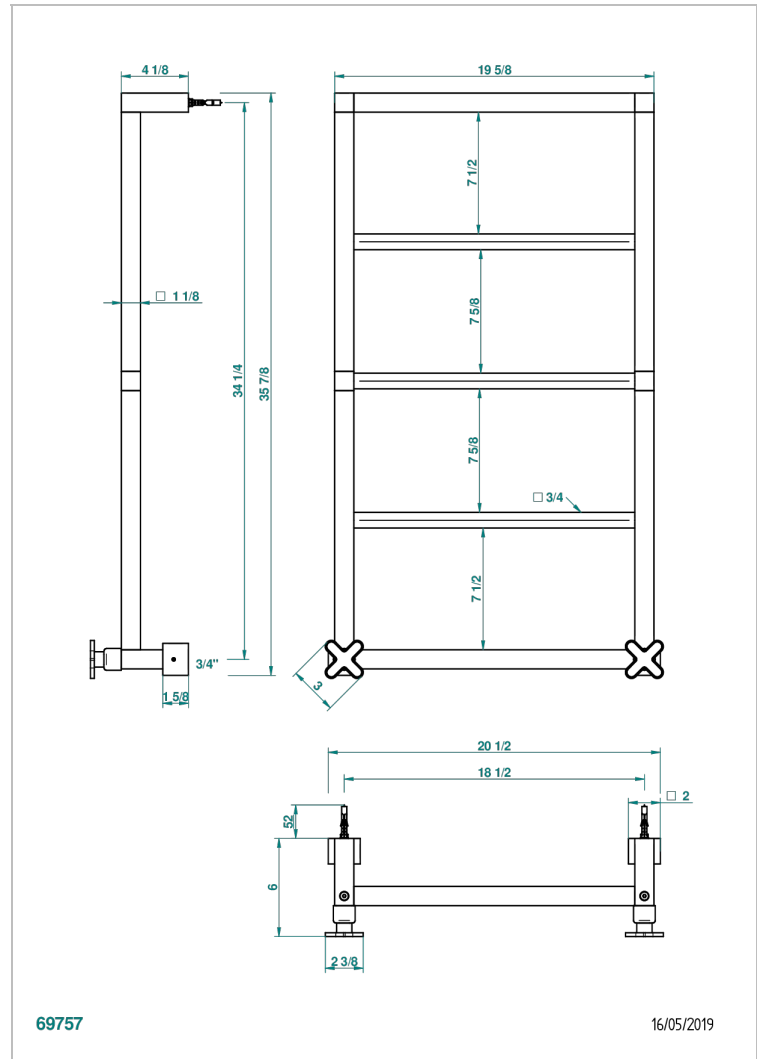

# PROFIL BLACK ONYX

A6N-TWS5H2

Contemporary square towel warmer, 5 rails, 520 mm x 910 mm, hydronic with 2 stylised handles

THG<sup>®</sup>  
PARIS

## CHARACTERISTIC

- Solid brass body seamless
- 2 x 1/2" normal head
- Connections F3/4"

## TECHNICAL SPECS

- Pression : 0,5 bars < P < 3 bars (recommandée)
- Pressure : 7.25 psi < P < 43.5 psi (advised)
- Température eau maximale conseillée : 60°C
- Maximum water temperature advised: 140°F
- Hauteur minimale au sol (maximum height from the ground) : 60 cm (24")
- Puissance / Power : 80W à Delta T 30