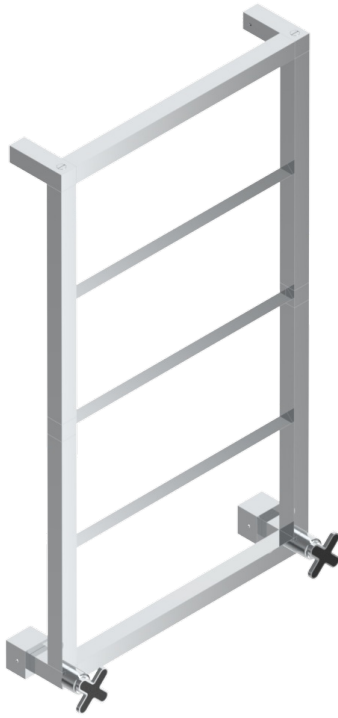

# PROFIL BLACK ONYX

A6N-TWS5H2

Contemporary square towel warmer, 5 rails, 520 mm x 910 mm, hydronic with 2 stylised handles

THG<sup>®</sup>  
PARIS

## CHARACTERISTIC

- Solid brass body seamless
- 2 x 1/2" normal head
- Connections F3/4"

## TECHNICAL SPECS

- Pression : 0,5 bars < P < 3 bars (recommandée)
- Pressure : 7.25 psi < P < 43.5 psi (advised)
- Température eau maximale conseillée : 60°C
- Maximum water temperature advised: 140°F
- Hauteur minimale au sol (maximum height from the ground) : 60 cm (24")
- Puissance / Power : 80W à Delta T 30