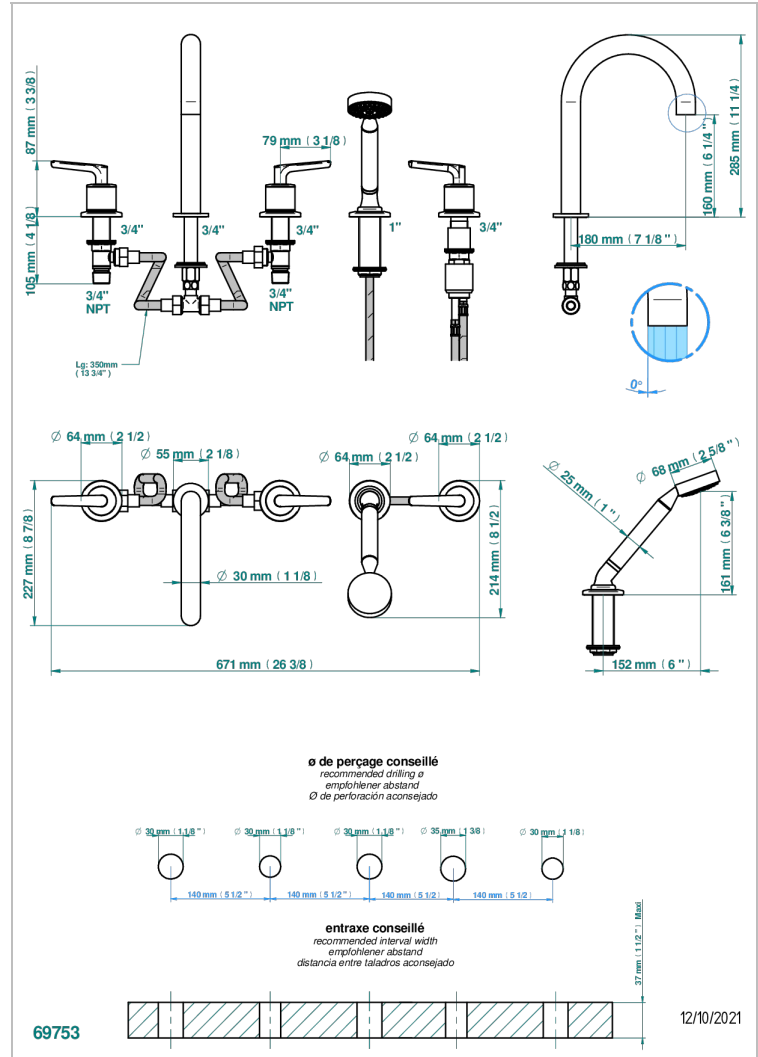

BONDI WITH LEVER

G7G-1132SGH

5-hole bath/shower mixer with super goliath high spout, 2 x 3/4" valves, and rim mounted handshower supplied by progressive cartridge mix

CHARACTERISTIC

- Bondi with lever
- 5-hole bath/shower mixer with super goliath high spout, 2 x 3/4" valves, and rim mounted handshower supplied by progressive cartridge mix

TECHNICAL SPECS

- Recommandé : 3 bars (max. 5 bars) - Advised : 43,5 psi (max. 72 psi)
- Bec : 50 l/min à 3 bars - Douchette : 9,5 l/min à bars
- Spout : 13,2 gpm at 43.5 psi - Handshower : 2.5 gpm at 43.5 psi