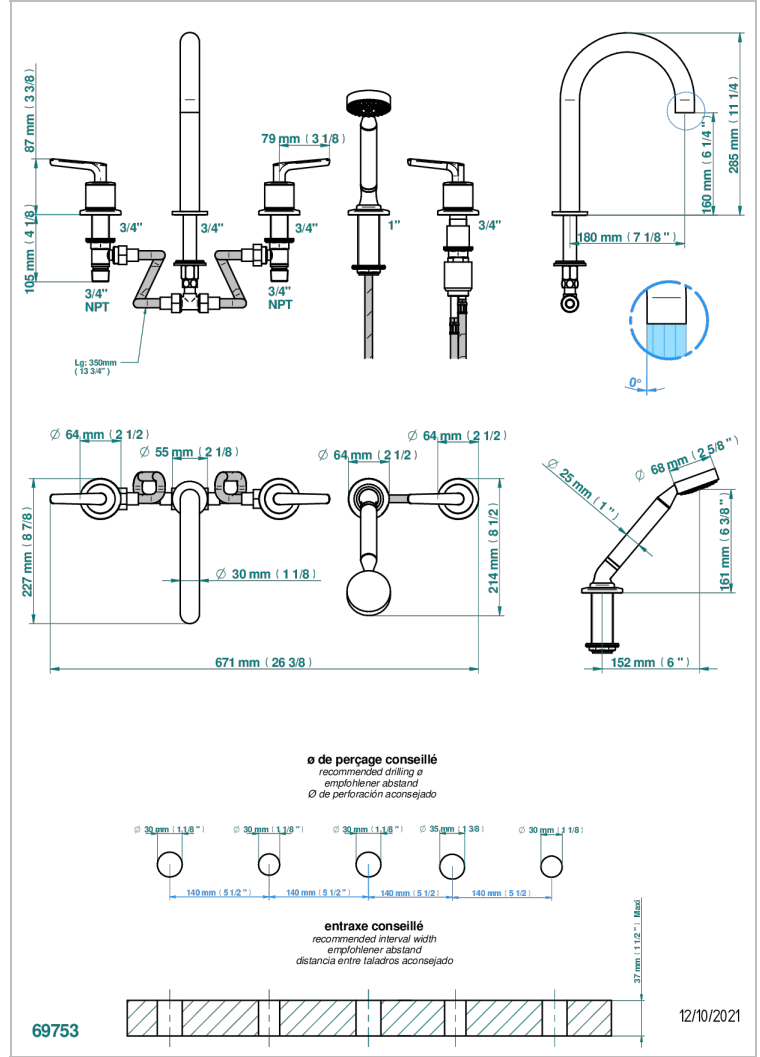

# BONDI WITH LEVER

G7G-1132SGH

THG<sup>®</sup>  
PARIS

5-hole bath/shower mixer with super goliath high spout, 2 x 3/4" valves, and rim mounted handshower supplied by progressive cartridge mix

## CHARACTERISTIC

- Bondi with lever
- 5-hole bath/shower mixer with super goliath high spout, 2 x 3/4" valves, and rim mounted handshower supplied by progressive cartridge mix

## TECHNICAL SPECS

- Recommandé : 3 bars (max. 5 bars) - Advised : 43,5 psi (max. 72 psi)
- Bec : 50 l/min à 3 bars - Douchette : 9,5 l/min à bars
- Spout : 13,2 gpm at 43.5 psi - Handshower : 2.5 gpm at 43.5 psi