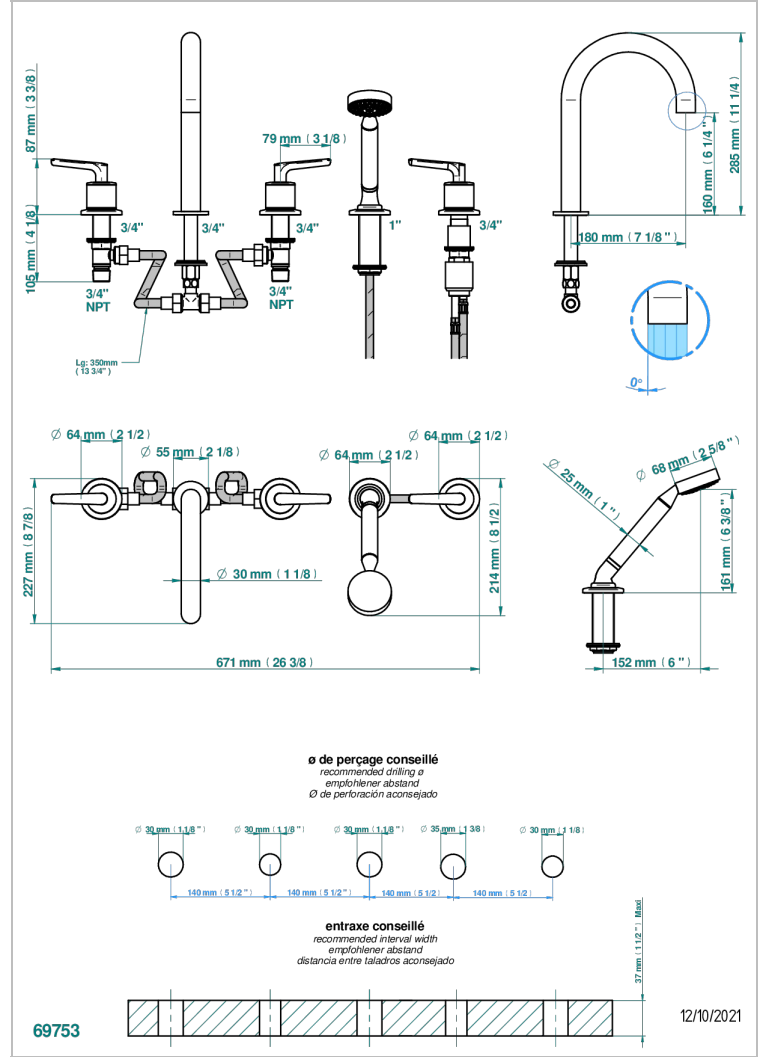

# BONDI WITH LEVER

G7G-1132SGH

THG  
PARIS

5-hole bath/shower mixer with super goliath high spout, 2 x 3/4" valves, and rim mounted handshower supplied by progressive cartridge mix

## ХАРАКТЕРИСТИКИ

- Bondi with lever
- 5-hole bath/shower mixer with super goliath high spout, 2 x 3/4" valves, and rim mounted handshower supplied by progressive cartridge mix

## ТЕХНИЧЕСКИЕ ХАРАКТЕРИСТИКИ

- Recommandé : 3 bars (max. 5 bars) - Advised : 43,5 psi (max. 72 psi)
- Bec : 50 l/min à 3 bars - Douchette : 9,5 l/min à bars
- Spout : 13,2 gpm at 43.5 psi - Handshower : 2.5 gpm at 43.5 psi