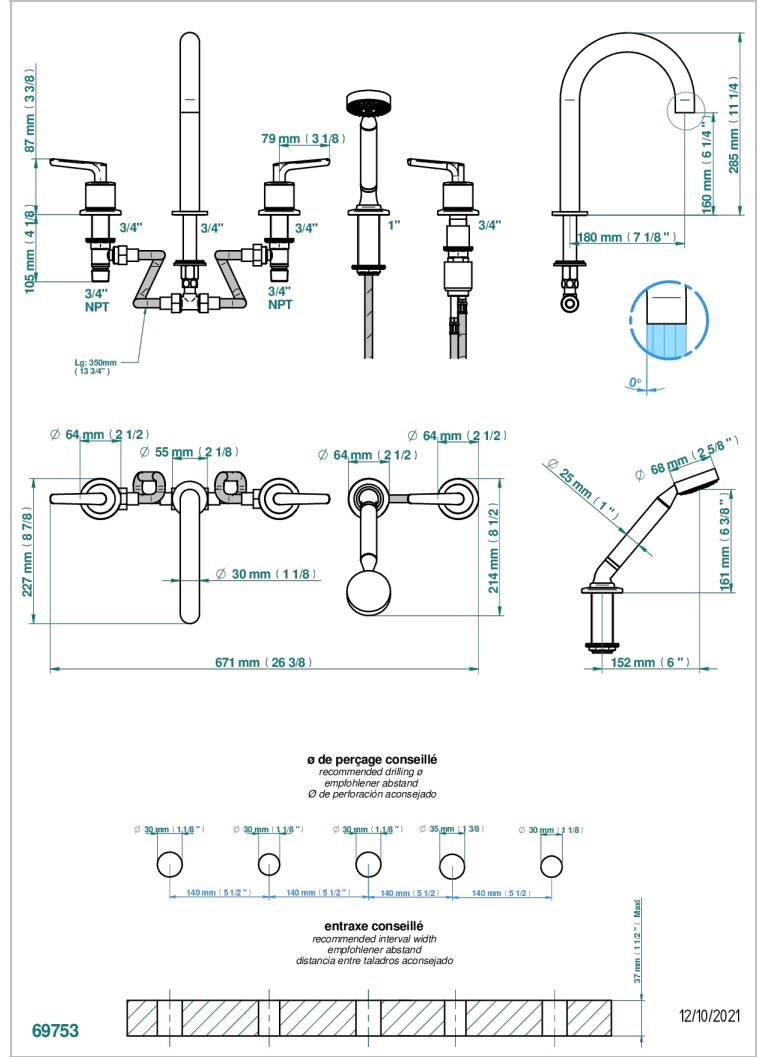

BONDI WITH LEVER

G7G-1132SGH

THG[®]
PARIS

5-hole bath/shower mixer with super goliath high spout, 2 x 3/4" valves, and rim mounted handshower supplied by progressive cartridge mix

CHARACTERISTIC

- Bondi with lever
- 5-hole bath/shower mixer with super goliath high spout, 2 x 3/4" valves, and rim mounted handshower supplied by progressive cartridge mix

TECHNICAL SPECS

- Recommandé : 3 bars (max. 5 bars) - Advised : 43,5 psi (max. 72 psi)
- Bec : 50 l/min à 3 bars - Douchette : 9,5 l/min à bars
- Spout : 13,2 gpm at 43.5 psi - Handshower : 2.5 gpm at 43.5 psi