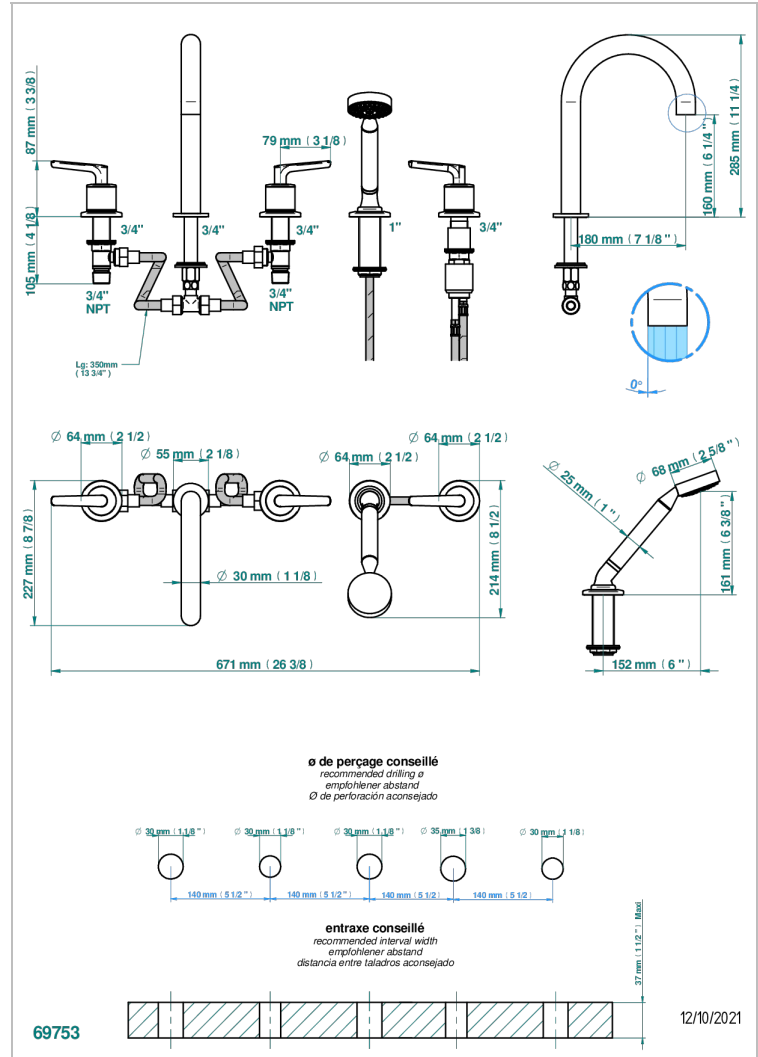

5-hole bath/shower mixer with super goliath high spout, 2 x 3/4" valves, and rim mounted handshower supplied by progressive cartridge mix

EIGENSCHAFTEN

- Bondi , Hebel
- 5-hole bath/shower mixer with super goliath high spout, 2 x 3/4" valves, and rim mounted handshower supplied by progressive cartridge mix

TECHNISCHE DATEN

- Recommandé : 3 bars (max. 5 bars) - Advised : 43,5 psi (max. 72 psi)
- Bec : 50 l/min à 3 bars - Douchette : 9,5 l/min à bars
- Spout : 13,2 gpm at 43.5 psi - Handshower : 2.5 gpm at 43.5 psi

Pvd umber - H66
Pvd umber matt - H67
Silbernichel - B01