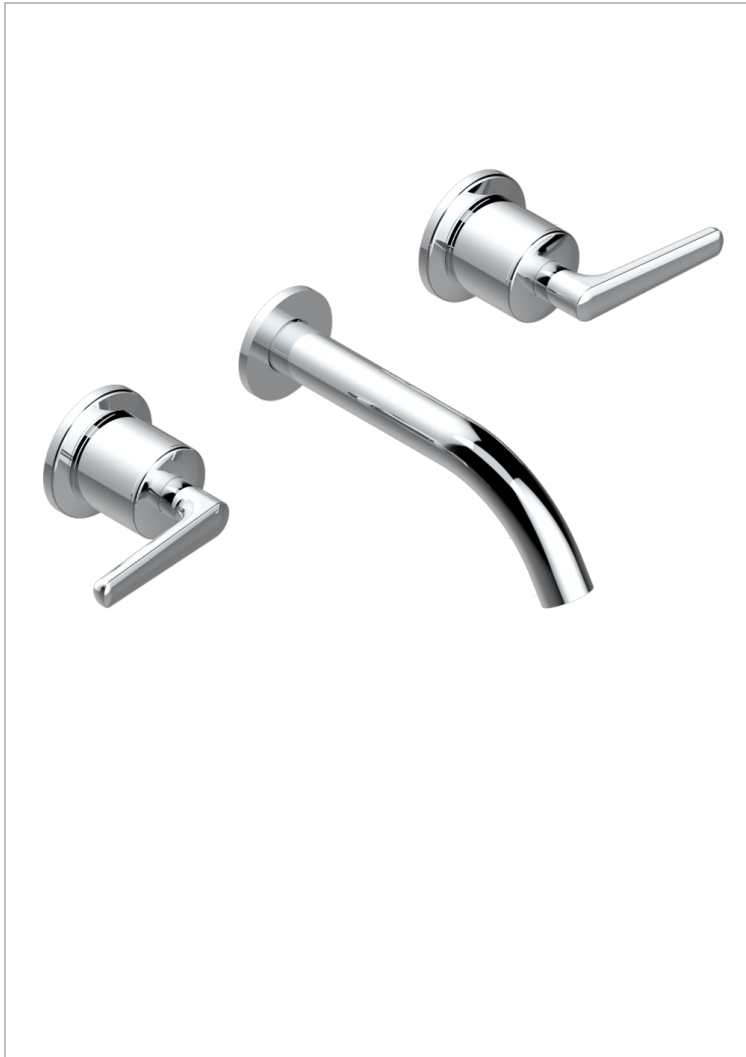

BONDI WITH LEVER HANDLES

G7G-40GBUS

Trim for wall mounted 3-hole lavatory set only

69743

30/01/2019

CHARACTERISTIC

- Bondi with lever handles
- Trim for wall mounted 3-hole lavatory set only

RELATED SKU'S

- Ref. G00-40AM/US Rough parts for wall set (one counter clockwise and one clockwise cartridges)

AVAILABLE FINITIONS

Black ceram - D30
Blush PVD - H62
Brass color PVD - H49
Brown bronze color PVD - F33
Chrome polished - A02
Chrome polished / gold polished - G02

Gold color PVD - H52
Gold mat - F07
Gold polished - F01
Graphite PVD - H64
Light coated bronze - D01
Matt Umber PVD - H67

Matt blush PVD - H60
Matt brass color PVD - H50
Matt brown bronze color PVD - F34
Matt chrome (American satin) - C02
Matt gold color PVD - H53
Matt graphite PVD - H65

Matt nickel (American satin) - C01
Matt nickel color PVD - H56
Natural smoked Brass - A13
Nickel antique / Sovereign - H28
Nickel color PVD - H55
Nickel polished - B01

Soft gold - F30
Soft matt gold - F31
Umber PVD - H66