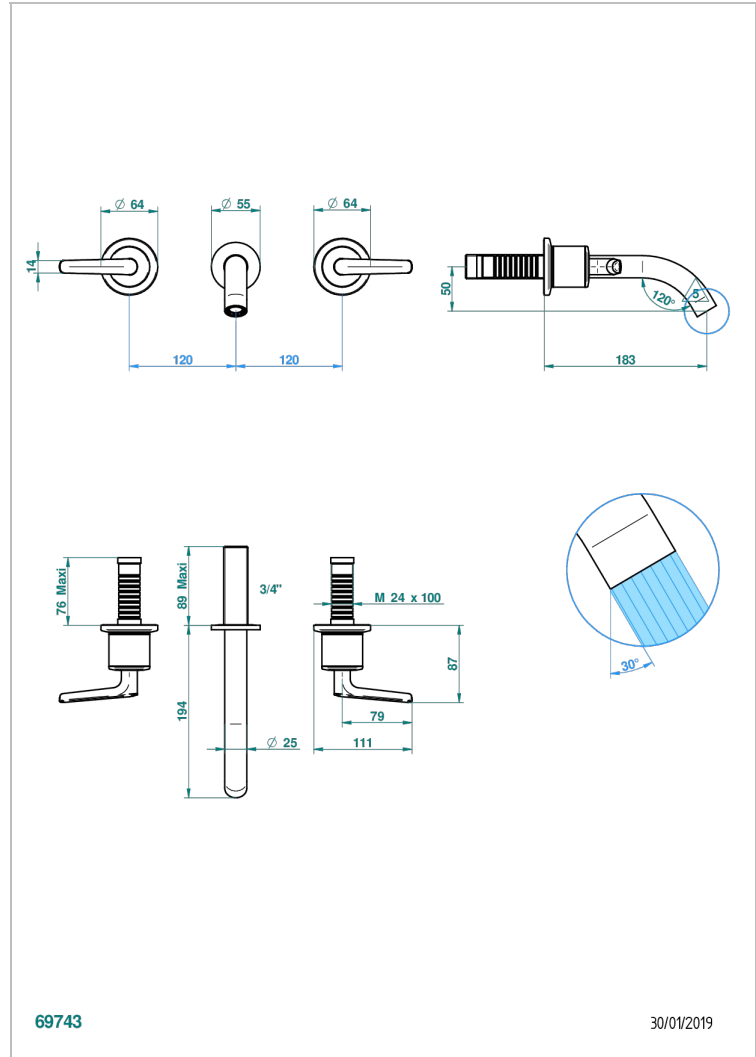

BONDI WITH LEVER HANDLES

G7G-40GBUS

Trim for wall mounted 3-hole lavatory set only

69743

30/01/2019

CHARACTERISTIC

- Bondi with lever handles
- Trim for wall mounted 3-hole lavatory set only

RELATED SKU'S

- Ref. G00-40AM/US Rough parts for wall set (one counter clockwise and one clockwise cartridges)

AVAILABLE FINITIONS

Black ceram - D30
Blush PVD - H62
Brass color PVD - H49
Brown bronze color PVD - F33
Chrome polished - A02
Chrome polished / gold polished - G02