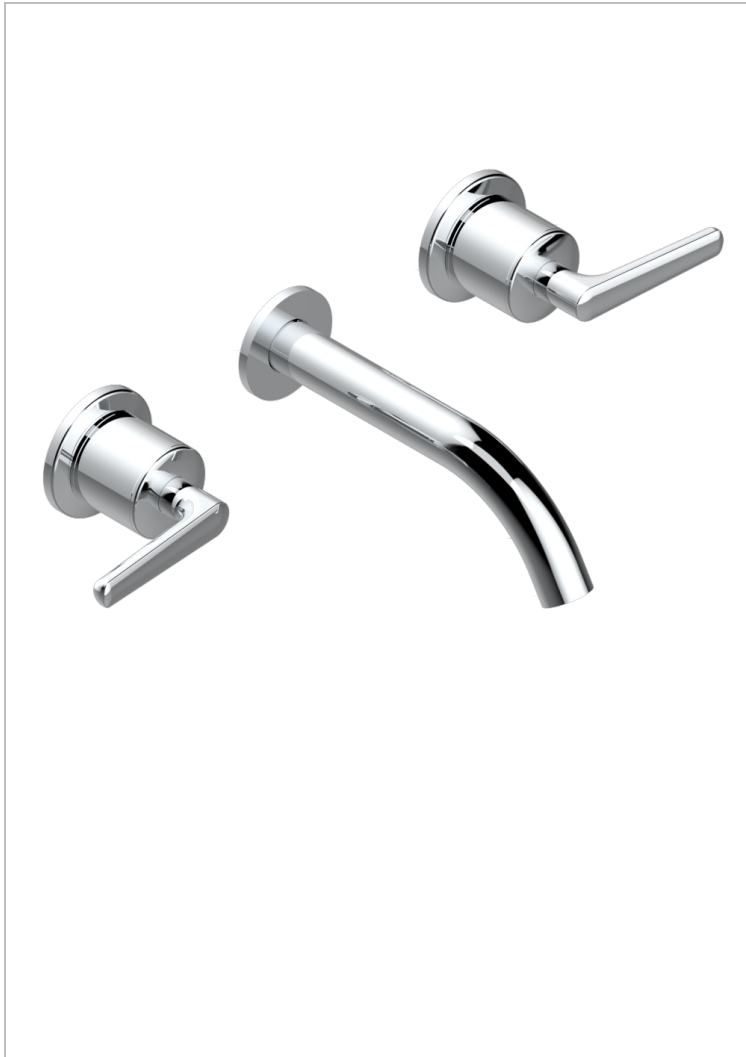

# BONDI WITH LEVER HANDLES

G7G-40GBUS

Trim for wall mounted 3-hole lavatory set only

69743

30/01/2019

## CHARACTERISTIC

- Bondi with lever handles
- Trim for wall mounted 3-hole lavatory set only

## RELATED SKU'S

- Ref. G00-40AM/US Rough parts for wall set (one counter clockwise and one clockwise cartridges)