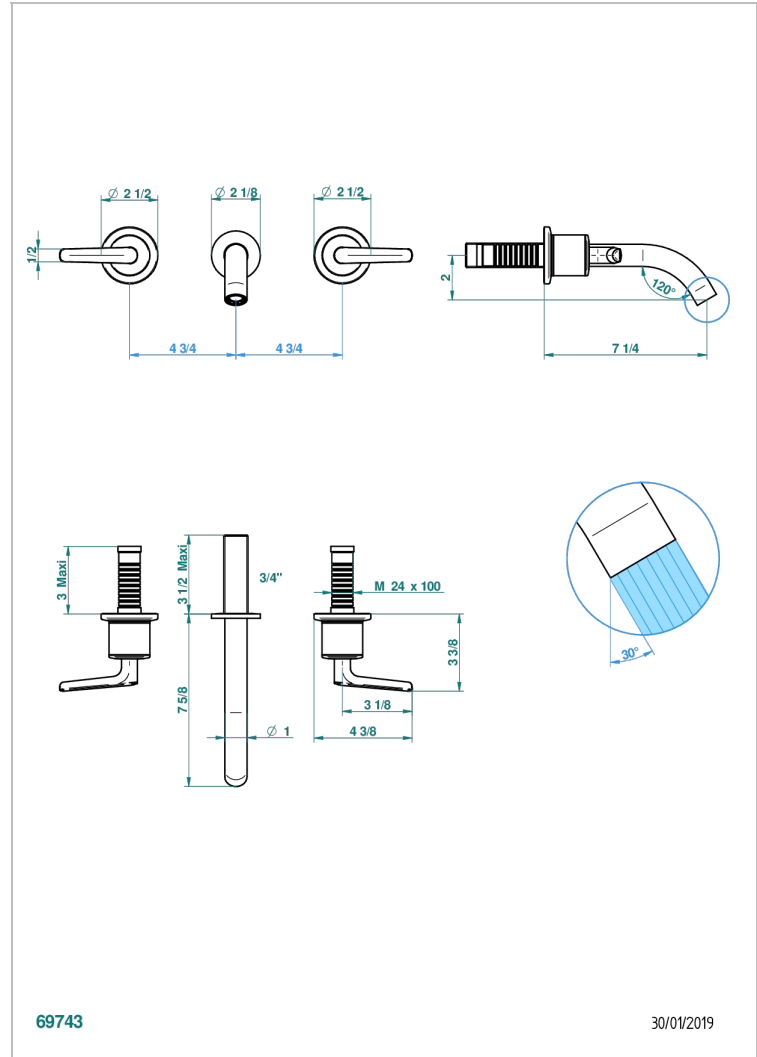

# BONDI WITH LEVER HANDLES

G7G-40GBUS

Trim for wall mounted 3-hole lavatory set only

69743

30/01/2019

## CHARACTERISTIC

- Bondi with lever handles
- Trim for wall mounted 3-hole lavatory set only

## RELATED SKU'S

- Ref. G00-40AM/US Rough parts for wall set (one counter clockwise and one clockwise cartridges)