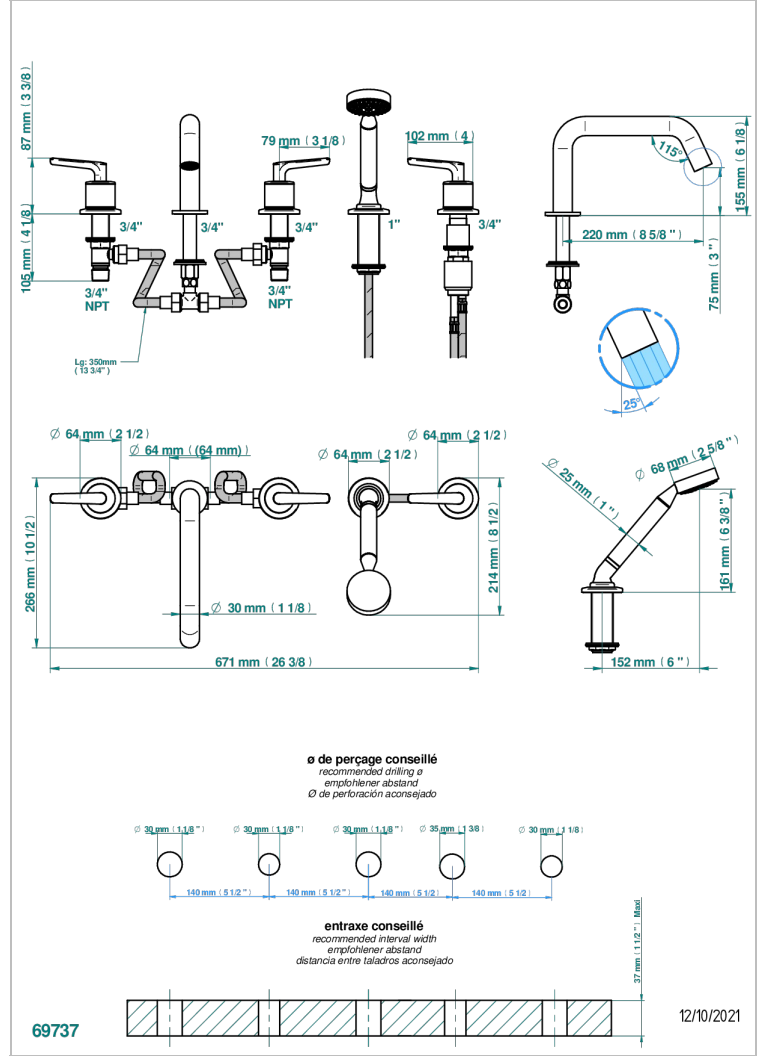

# BONDI WITH LEVER HANDLES

G7G-1132SGUS

THG<sup>®</sup>  
PARIS

Roman tub set with 2 x 3/4" valves and rim mounted ceramic mixer with progressive cartridge and handshower

## CHARACTERISTIC

- Bondi with lever handles
- Roman tub set with 2 x 3/4" valves and rim mounted ceramic mixer with progressive cartridge and handshower

## TECHNICAL SPECS

- Recommandé : 3 bars (max. 5 bars) - Advised : 43,5 psi (max. 72 psi)
- Bec : 50 l/min à 3 bars - Douchette : 9,5 l/min à bars
- Spout : 13,2 gpm at 43.5 psi - Handshower : 2.5 gpm at 43.5 psi