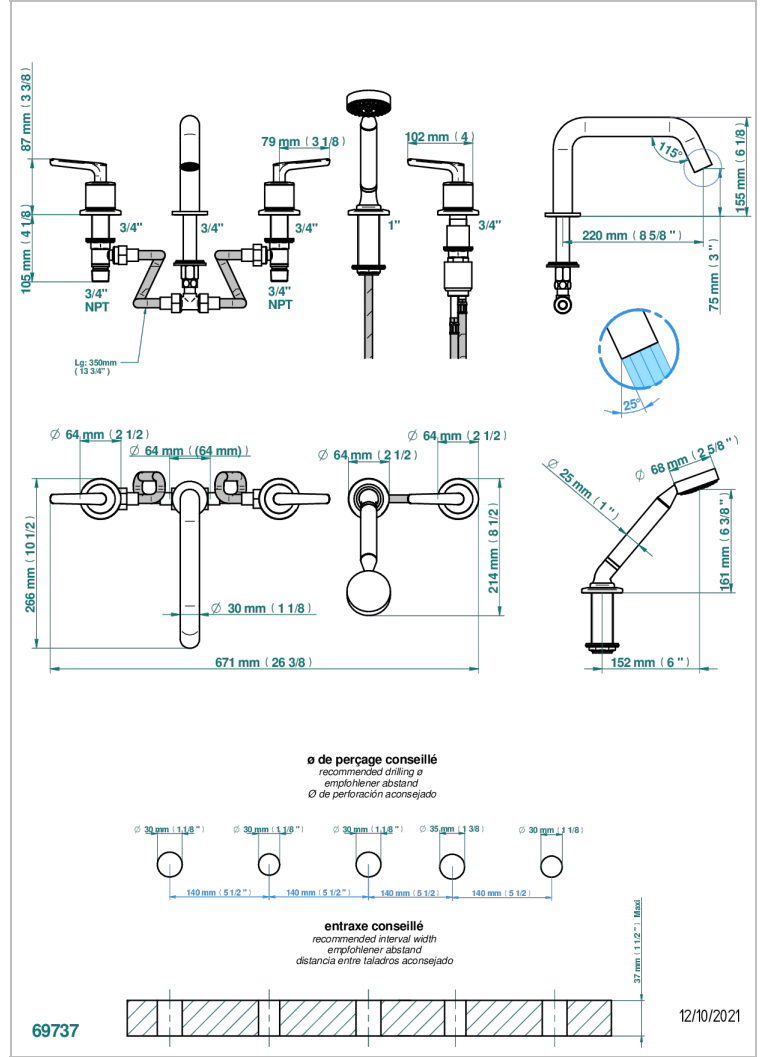

BONDI WITH LEVER

G7G-1132SG

THG
PARIS

5-hole bath/shower mixer with super goliath spout, 2 x 3/4" valves, and rim mounted handshower supplied by progressive cartridge mixer

CHARACTERISTIC

- Bondi with lever
- 5-hole bath/shower mixer with super goliath spout, 2 x 3/4" valves, and rim mounted handshower supplied by progressive cartridge mixer

TECHNICAL SPECS

- Recommandé : 3 bars (max. 5 bars) - Advised : 43,5 psi (max. 72 psi)
- Bec : 50 l/min à 3 bars - Douchette : 9,5 l/min à bars
- Spout : 13,2 gpm at 43.5 psi - Handshower : 2.5 gpm at 43.5 psi