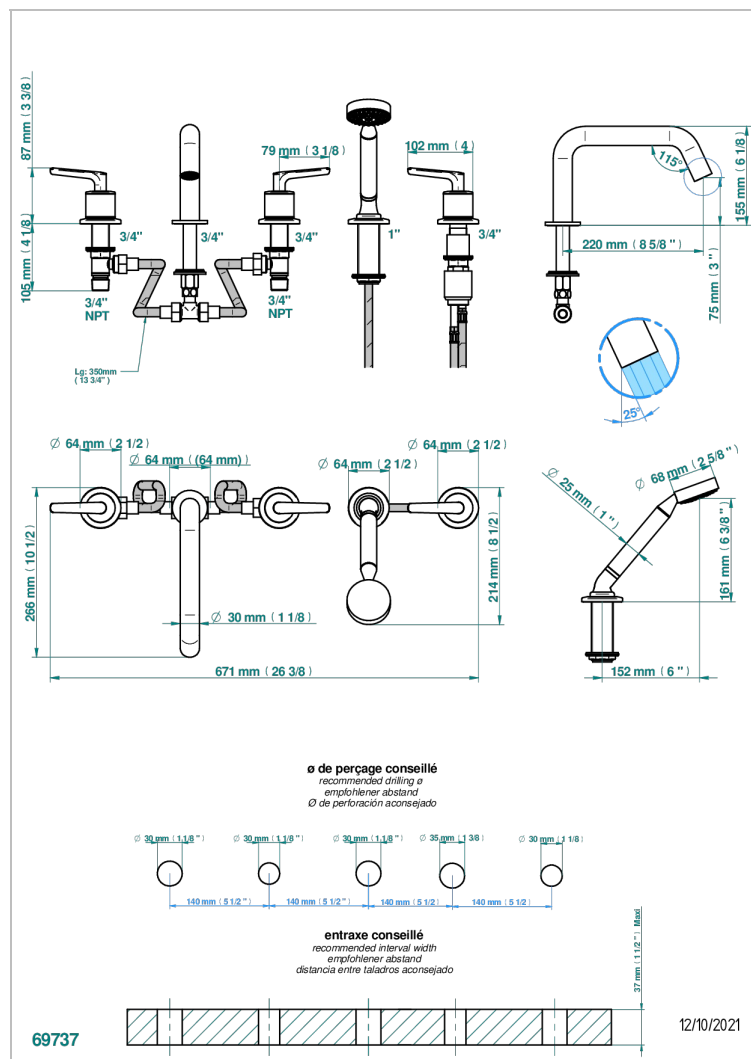

BONDI WITH LEVER

G7G-1132SG

THG[®]
PARIS

5-hole bath/shower mixer with super goliath spout, 2 x 3/4" valves, and rim mounted handshower supplied by progressive cartridge mixer

CHARACTERISTIC

- Bondi with lever
- 5-hole bath/shower mixer with super goliath spout, 2 x 3/4" valves, and rim mounted handshower supplied by progressive cartridge mixer

TECHNICAL SPECS

- Recommandé : 3 bars (max. 5 bars) - Advised : 43,5 psi (max. 72 psi)
- Bec : 50 l/min à 3 bars - Douchette : 9,5 l/min à bars
- Spout : 13,2 gpm at 43.5 psi - Handshower : 2.5 gpm at 43.5 psi