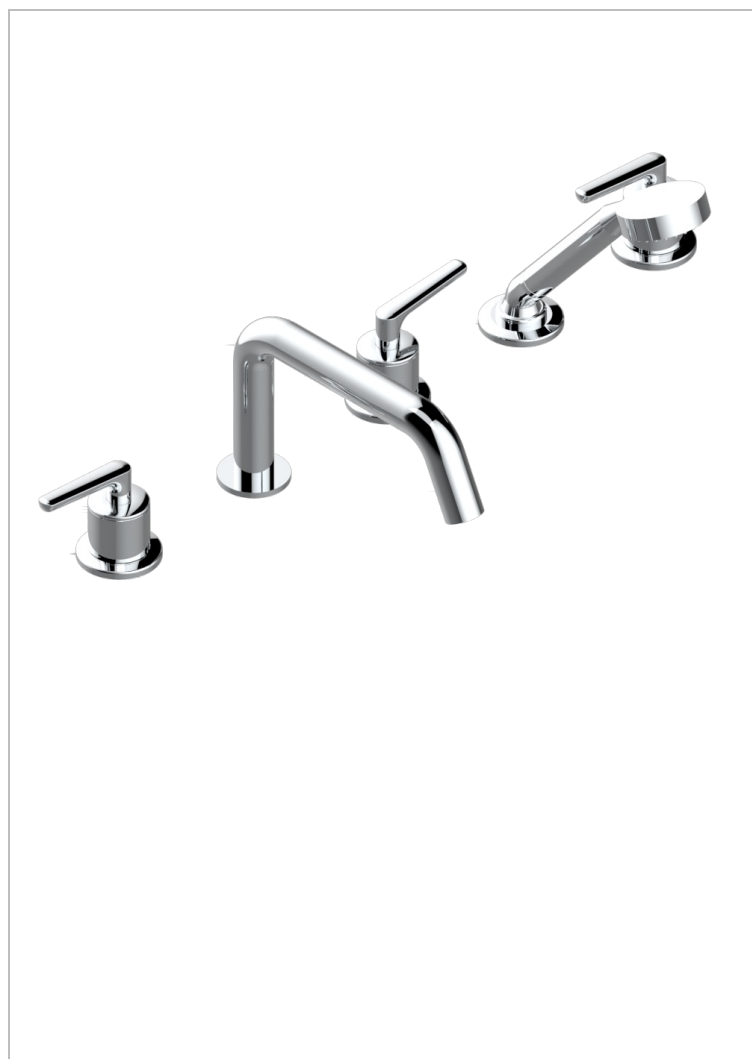

BONDI WITH LEVER

G7G-1132SG

THG[®]
PARIS

5-hole bath/shower mixer with super goliath spout, 2 x 3/4" valves, and rim mounted handshower supplied by progressive cartridge mixer

CHARACTERISTIC

- Bondi with lever
- 5-hole bath/shower mixer with super goliath spout, 2 x 3/4" valves, and rim mounted handshower supplied by progressive cartridge mixer

TECHNICAL SPECS

- Recommandé : 3 bars (max. 5 bars) - Advised : 43,5 psi (max. 72 psi)
- Bec : 50 l/min à 3 bars - Douchette : 9,5 l/min à bars
- Spout : 13,2 gpm at 43.5 psi - Handshower : 2.5 gpm at 43.5 psi

AVAILABLE FINITIONS

Antique nickel - H28
Black ceram - D30
Blush PVD - H62
Brass color PVD - H49
Brown bronze color PVD - F33
Gold color PVD - H52

Graphite PVD - H64
Lacquered light bronze - D01
Matt Umber PVD - H67
Matt blush PVD - H60
Matt brass color PVD - H50
Matt brown bronze color PVD - F34