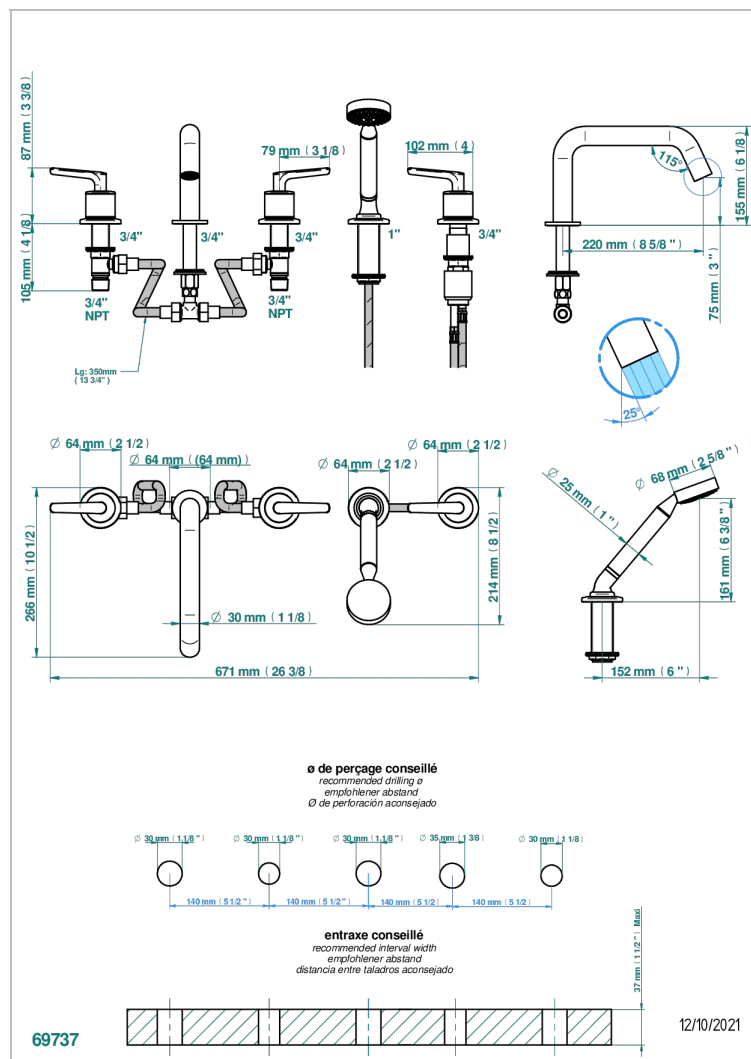

BONDI WITH LEVER

G7G-1132SG

THG
PARIS

5-hole bath/shower mixer with super goliath spout, 2 x 3/4" valves, and rim mounted handshower supplied by progressive cartridge mixer

CHARACTERISTIC

- Bondi with lever
- 5-hole bath/shower mixer with super goliath spout, 2 x 3/4" valves, and rim mounted handshower supplied by progressive cartridge mixer

TECHNICAL SPECS

- Recommandé : 3 bars (max. 5 bars) - Advised : 43,5 psi (max. 72 psi)
- Bec : 50 l/min à 3 bars - Douchette : 9,5 l/min à bars
- Spout : 13,2 gpm at 43.5 psi - Handshower : 2.5 gpm at 43.5 psi