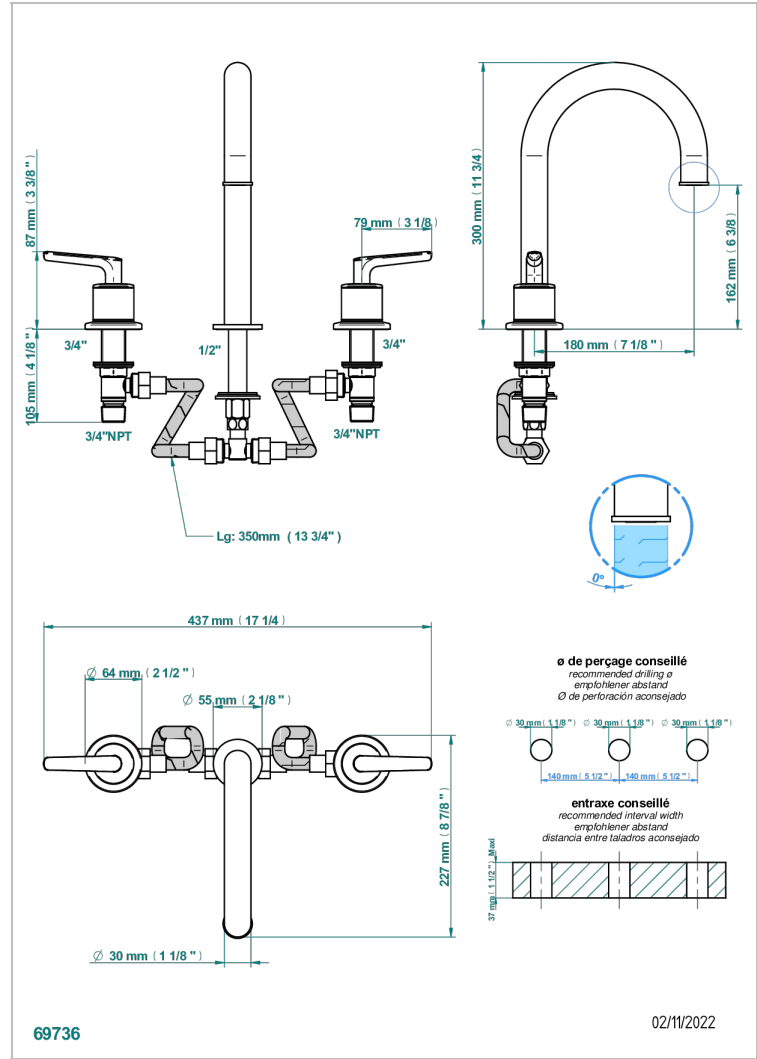

# BONDI WITH LEVER HANDLES

G7G-25SGHUS

Roman tub set, high spout with 3/4" valves

## CHARACTERISTIC

- Bondi with lever handles
- Roman tub set, high spout with 3/4" valves

## TECHNICAL SPECS

- Recommandé : 3 bars (max. 5 bars) - Advised : 43,5 psi (max. 72 psi)
- 48 l/min à 3 bars (12.7 gpm at 43.5 psi)