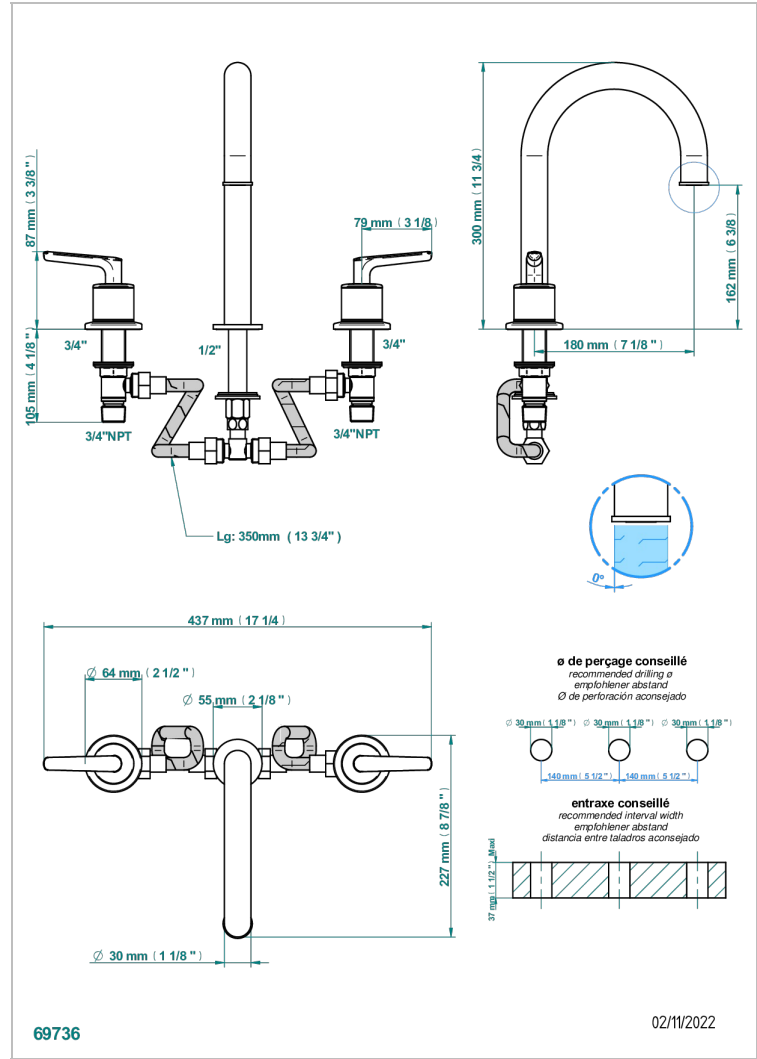

BONDI WITH LEVER

G7G-25SGH

Rim mounted 3-hole bath mixer, super goliath high spout

CHARACTERISTIC

- Bondi with lever
- Rim mounted 3-hole bath mixer, super goliath high spout

TECHNICAL SPECS

- Recommandé : 3 bars (max. 5 bars) - Advised : 43,5 psi (max. 72 psi)
- 48 l/min à 3 bars (12.7 gpm at 43.5 psi)