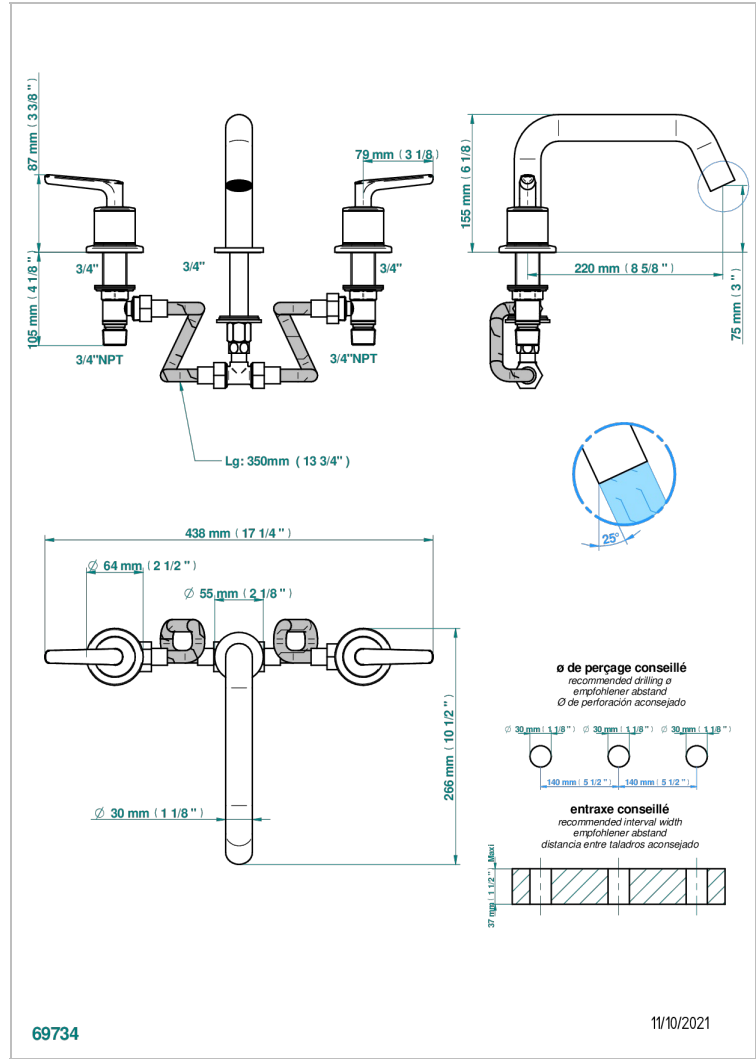

BONDI WITH LEVER HANDLES

G7G-25SGBUS

Roman tub set, low spout with 3/4" valves

CHARACTERISTIC

- Bondi with lever handles
- Roman tub set, low spout with 3/4" valves

TECHNICAL SPECS

- Recommandé : 3 bars (max. 5 bars) - Advised : 43,5 psi (max. 72 psi)
- 48 l/min à 3 bars (12.7 gpm at 43.5 psi)