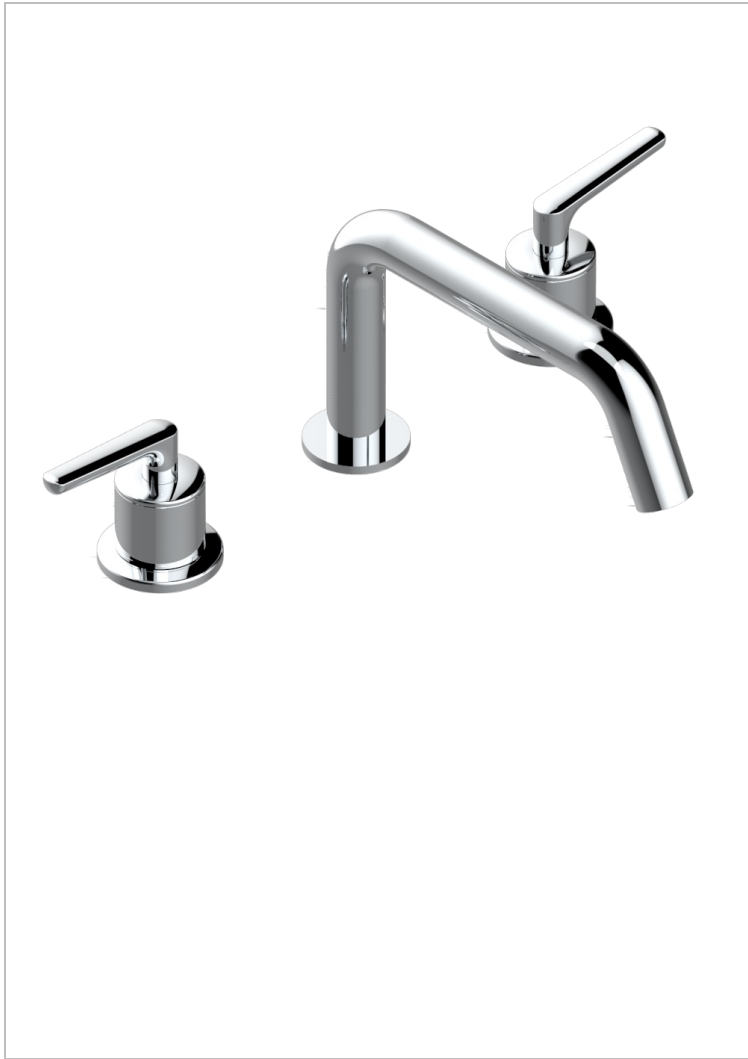

BONDI WITH LEVER HANDLES

G7G-25SGBUS

Roman tub set, low spout with 3/4" valves

CHARACTERISTIC

- Bondi with lever handles
- Roman tub set, low spout with 3/4" valves

TECHNICAL SPECS

- Recommandé : 3 bars (max. 5 bars) - Advised : 43,5 psi (max. 72 psi)
- 48 l/min à 3 bars (12.7 gpm at 43.5 psi)

AVAILABLE FINITIONS

Black ceram - D30
Blush PVD - H62
Brass color PVD - H49
Brown bronze color PVD - F33
Chrome polished - A02
Chrome polished / gold polished - G02

Gold color PVD - H52
Gold mat - F07
Gold polished - F01
Graphite PVD - H64
Light coated bronze - D01
Matt Umber PVD - H67

Matt blush PVD - H60
Matt brass color PVD - H50
Matt brown bronze color PVD - F34
Matt chrome (American satin) - C02
Matt gold color PVD - H53
Matt graphite PVD - H65

Matt nickel (American satin) - C01
Matt nickel color PVD - H56
Natural smoked Brass - A13
Nickel antique / Sovereign - H28
Nickel color PVD - H55
Nickel polished - B01

Soft gold - F30
Soft matt gold - F31
Umber PVD - H66