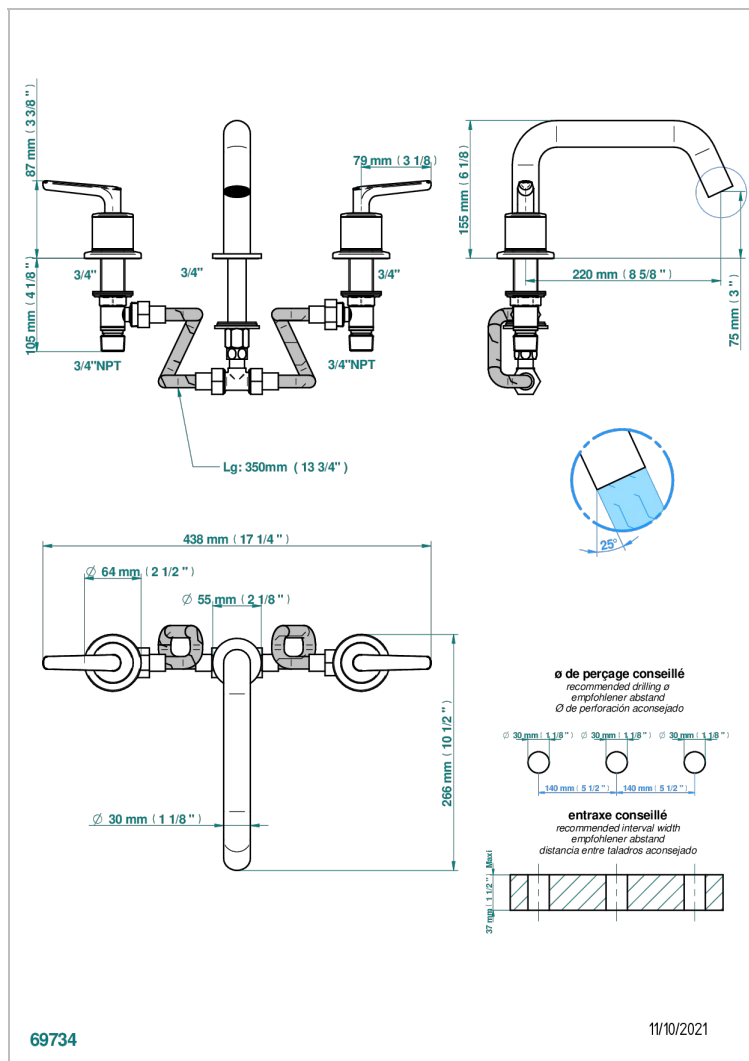

BONDI WITH LEVER

G7G-25SSGB

Rim mounted 3-hole bath mixer, super goliath low spout

CHARACTERISTIC

- Bondi with lever
- Rim mounted 3-hole bath mixer, super goliath low spout

TECHNICAL SPECS

- Recommandé : 3 bars (max. 5 bars) - Advised : 43,5 psi (max. 72 psi)
- 48 l/min à 3 bars (12.7 gpm at 43.5 psi)