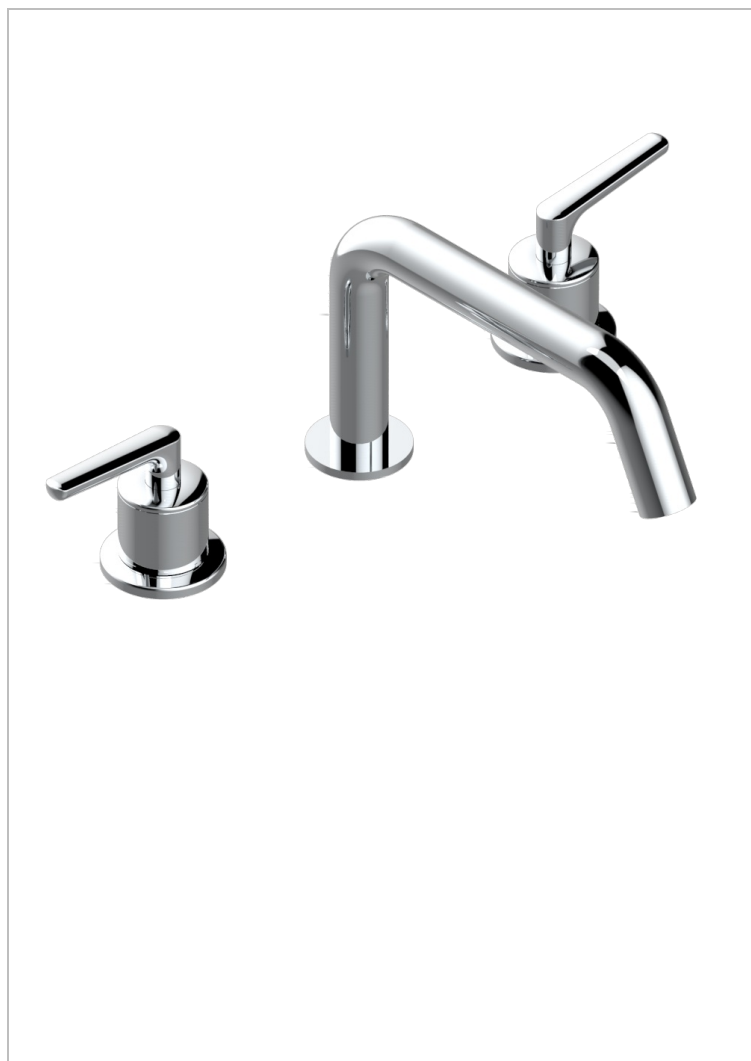

BONDI WITH LEVER

G7G-25SSGB

Rim mounted 3-hole bath mixer, super goliath low spout

CHARACTERISTIC

- Bondi with lever
- Rim mounted 3-hole bath mixer, super goliath low spout

TECHNICAL SPECS

- Recommandé : 3 bars (max. 5 bars) - Advised : 43,5 psi (max. 72 psi)
- 48 l/min à 3 bars (12.7 gpm at 43.5 psi)

AVAILABLE FINITIONS

Antique nickel - H28
Black ceram - D30
Blush PVD - H62
Brass color PVD - H49
Brown bronze color PVD - F33
Gold color PVD - H52

Graphite PVD - H64
Lacquered light bronze - D01
Matt Umber PVD - H67
Matt blush PVD - H60
Matt brass color PVD - H50
Matt brown bronze color PVD - F34

Soft gold - F30
Soft matt gold - F31
Umber PVD - H66