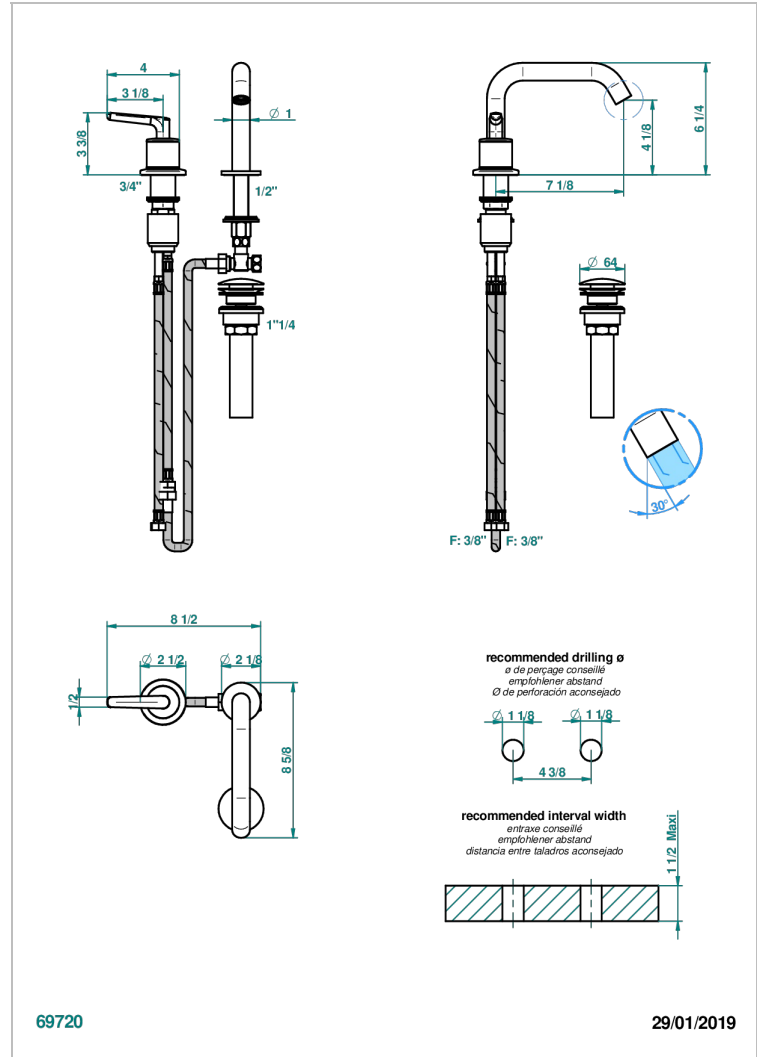

# BONDI WITH LEVER HANDLES

G7G-6590/US

Set of 2-holes lavatory spout and mixer with drain

## CHARACTERISTIC

- Bondi with lever handles
- Set of 2-holes lavatory spout and mixer with drain