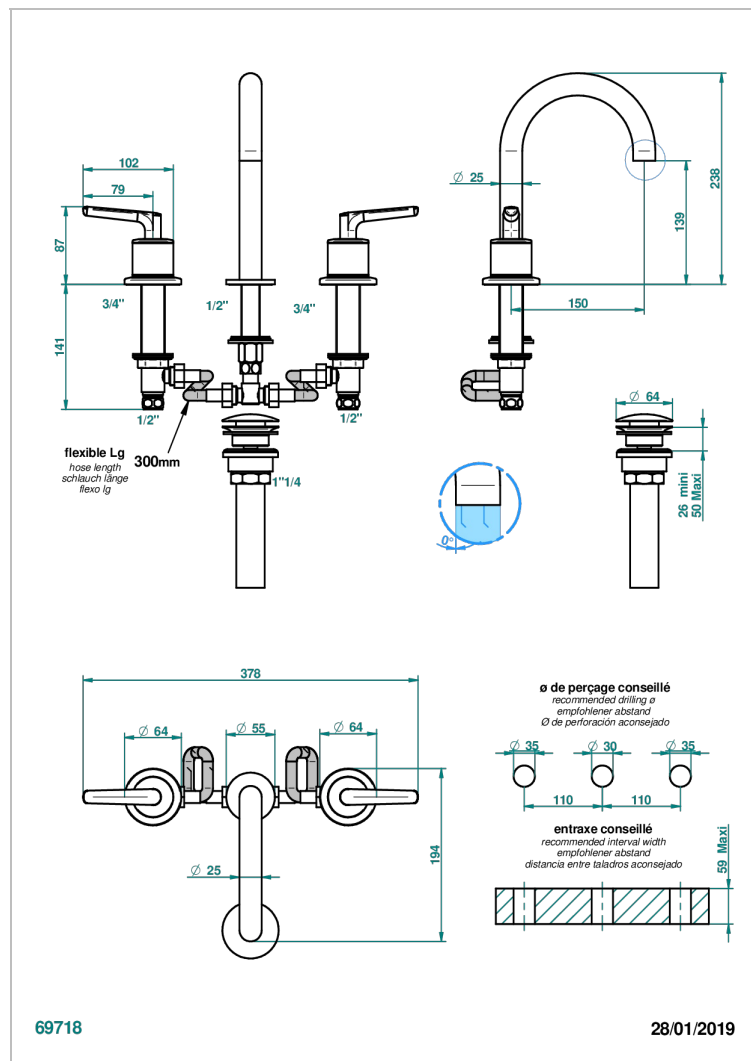

BONDI WITH LEVER HANDLES

G7G-152M/US

Widespread lavatory set, high spout with drain for 1 1/4" + countertop

CHARACTERISTIC

- Bondi with lever handles
- Widespread lavatory set, high spout with drain for 1 1/4" + countertop