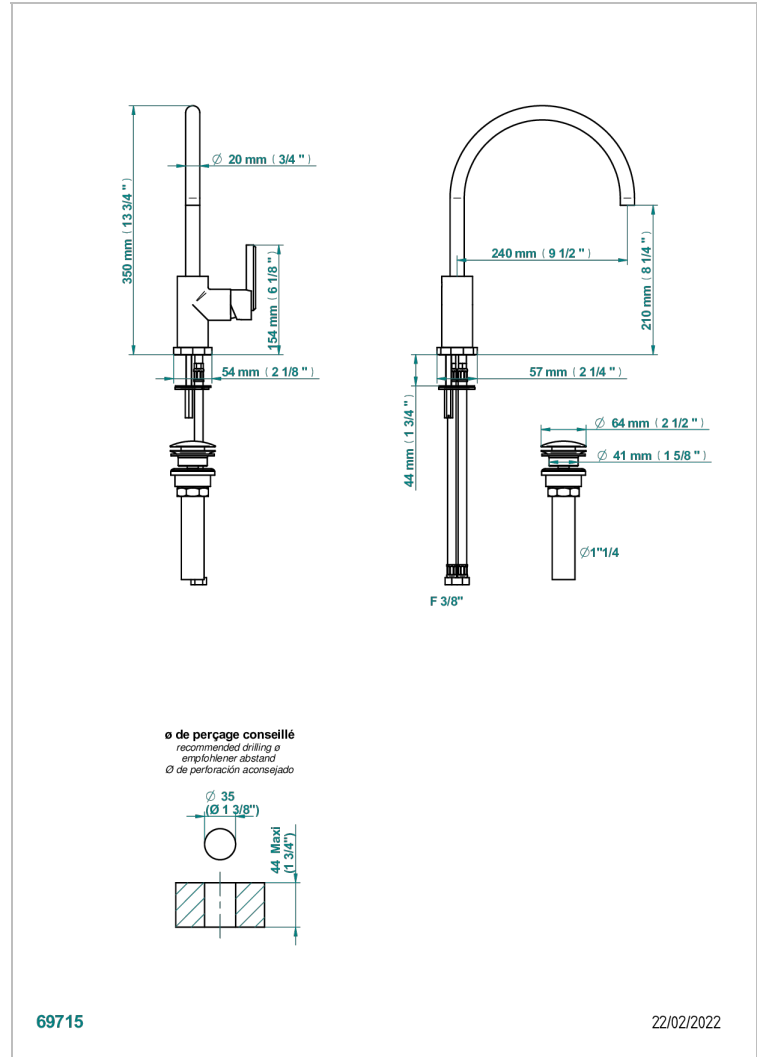

# LES ONDES WITH LEVER

G8B-6500/US

Single control, lavatory set with drain

THG<sup>®</sup>  
PARIS