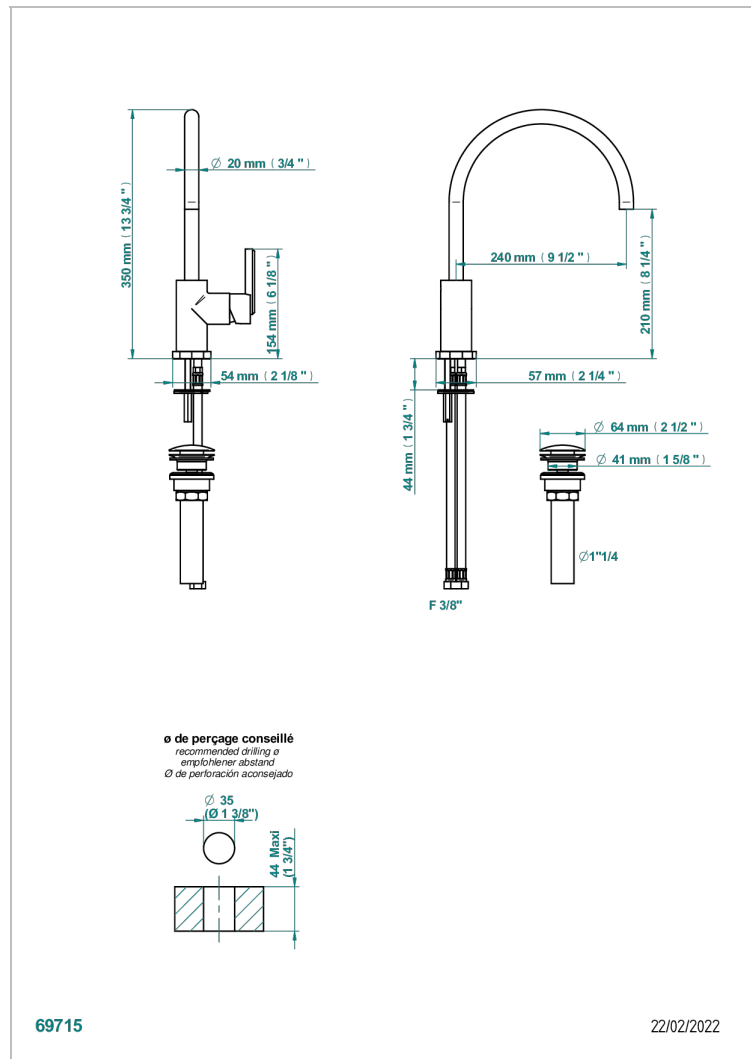

LES ONDES WITH LEVER HANDLES

G8B-6500/US

Single lever faucet with drain

THG[®]
PARIS

CHARACTERISTIC

- ASME : ASME A112.18.1-2011/CSA B125.1-11

STANDARDS

AVAILABLE FINITIONS