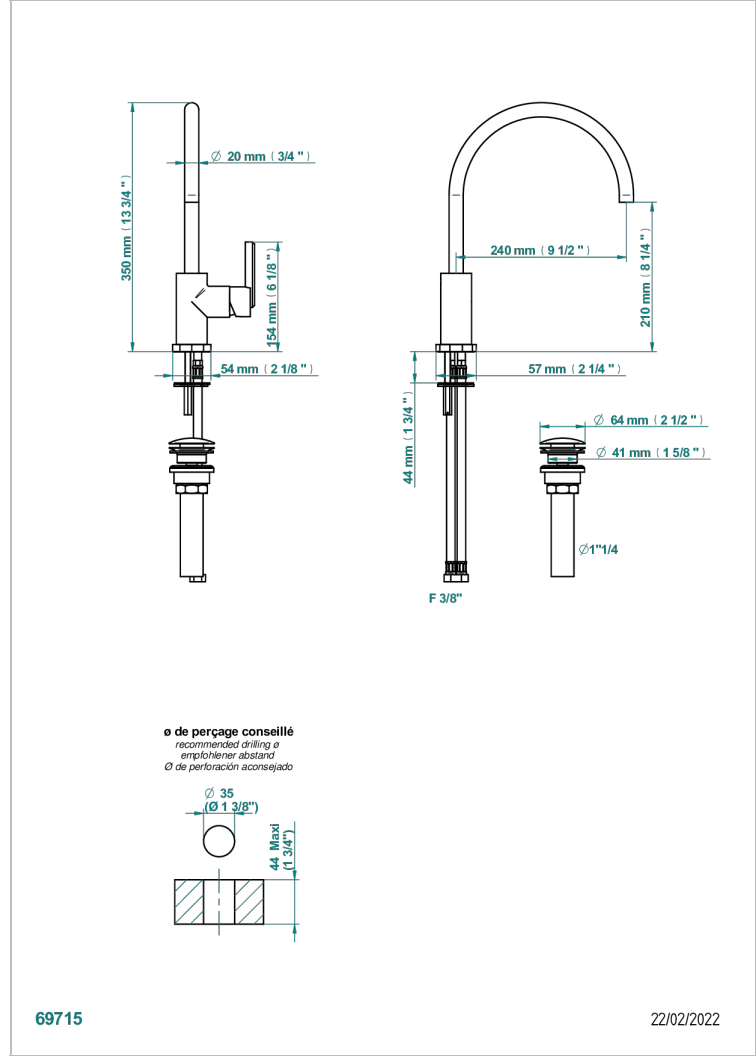

LES ONDES

G8A-6500/US

Single lever faucet with drain

CHARACTERISTIC

- ASME : ASME A112.18.1-2011/CSA B125.1-11

STANDARDS

AVAILABLE FINITIONS

Black ceram - D30