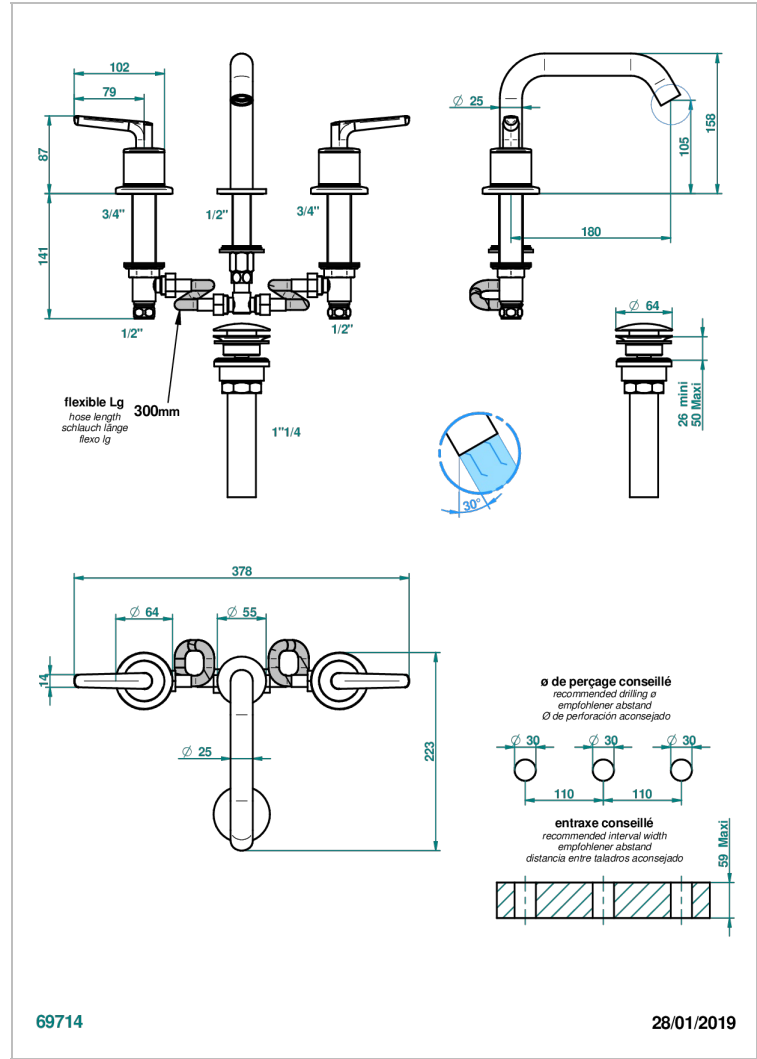

BONDI WITH LEVER

G7G-151M/US

Rim mounted 3-hole basin mixer with waste for marble

CARACTERÍSTICAS

- Bondi with lever
- Rim mounted 3-hole basin mixer with waste for marble

ACABADOS DISPONIBLES

Bronce claro - D01
Cerámica negra mate - D30
Cromo - A02
Cromo / dorado - G02
Cromo mate - C02
Dorado - F01