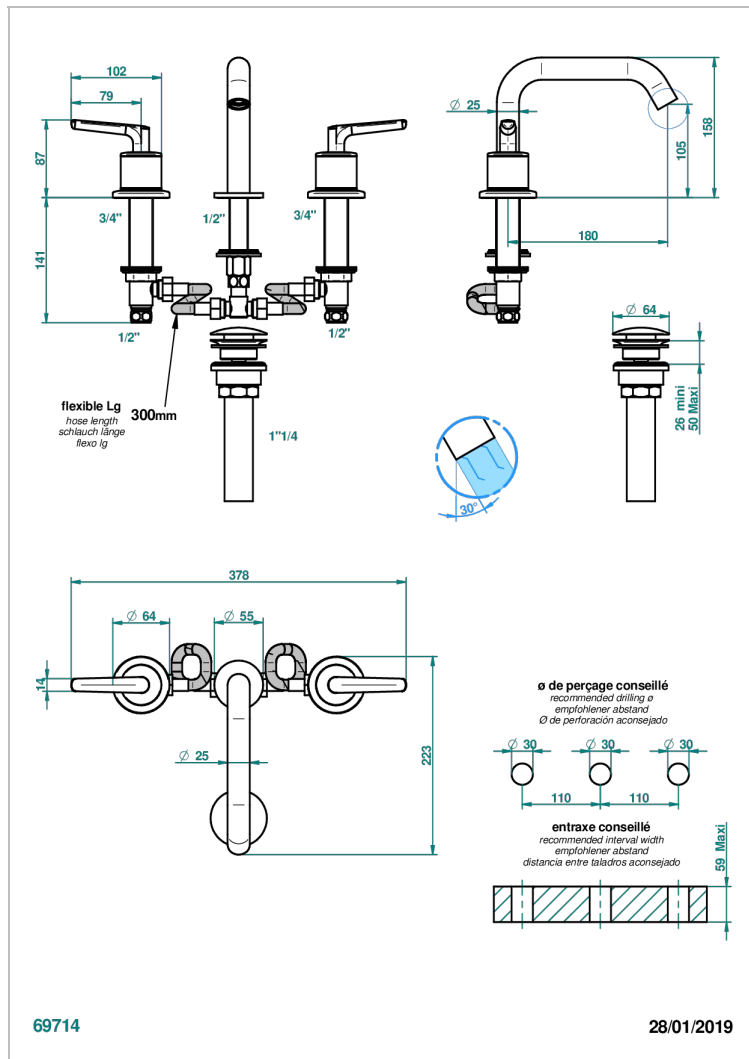

BONDI WITH LEVER HANDLES

G7G-151M/US

Widespread lavatory set with drain for 1 1/4" + countertop

CHARACTERISTIC

- Bondi with lever handles
- Widespread lavatory set with drain for 1 1/4" + countertop

AVAILABLE FINITIONS