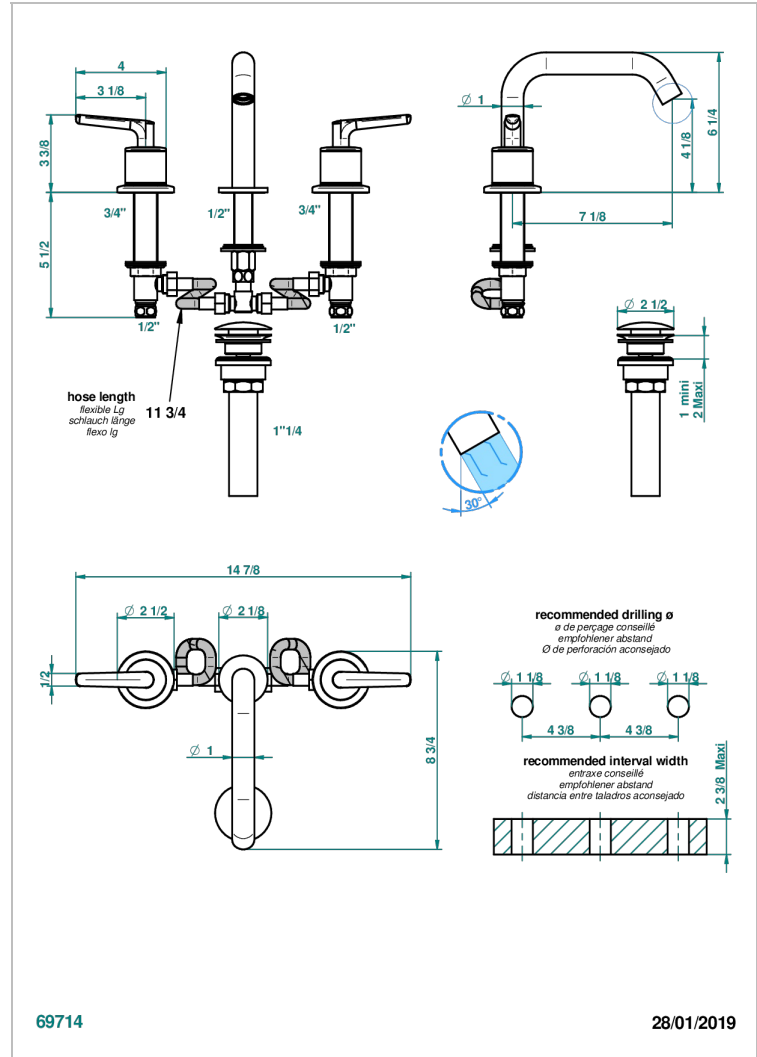

BONDI WITH LEVER

G7G-151M/US

Rim mounted 3-hole basin mixer with waste for marble

CARACTERÍSTICAS

- Bondi with lever
- Rim mounted 3-hole basin mixer with waste for marble

ACABADOS DISPONIBLES

Bronce claro - D01
Cerámica negra mate - D30
Cromo - A02
Cromo / dorado - G02
Cromo mate - C02
Dorado - F01