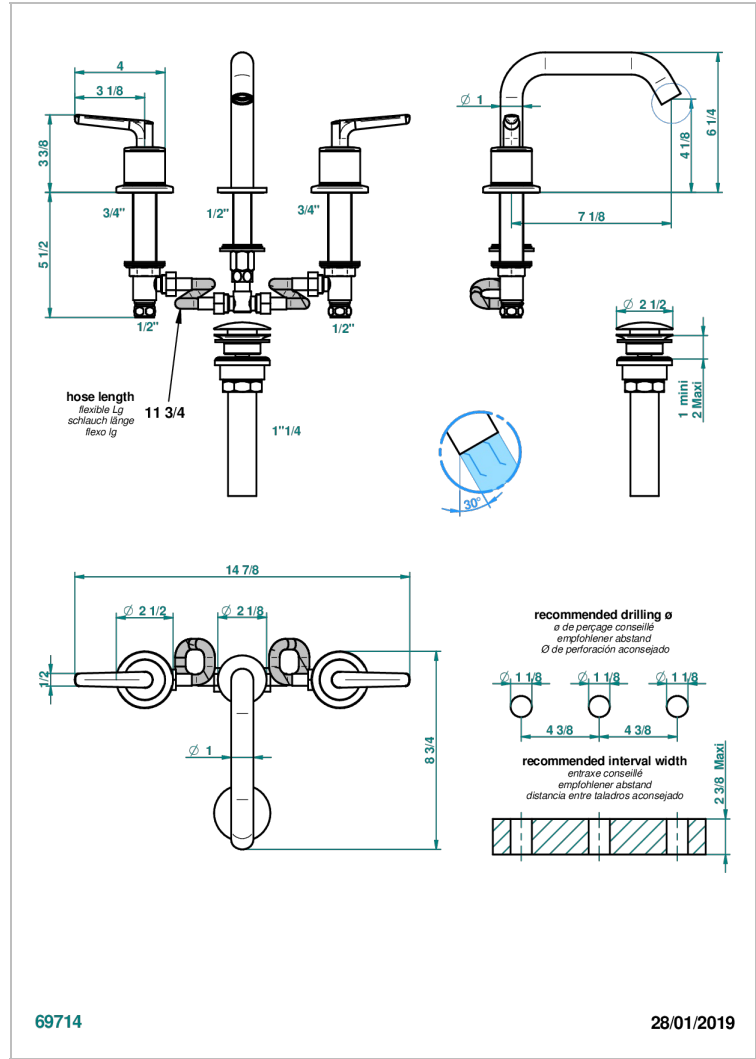

# BONDI WITH LEVER HANDLES

G7G-151M/US

Widespread lavatory set with drain for 1 1/4" + countertop

## CHARACTERISTIC

- Bondi with lever handles
- Widespread lavatory set with drain for 1 1/4" + countertop