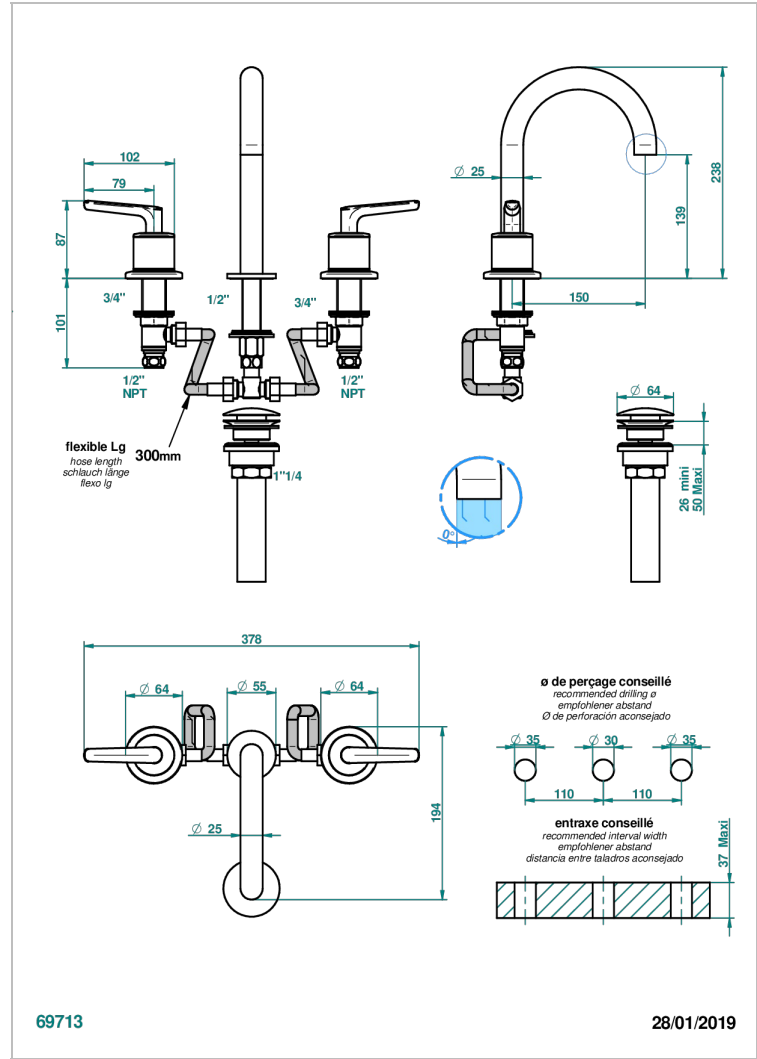

BONDI WITH LEVER HANDLES

G7G-152/US

Widespread lavatory set, high spout, with drain

CHARACTERISTIC

- Bondi with lever handles
- Widespread lavatory set, high spout, with drain

AVAILABLE FINITIONS

Black ceram - D30
Blush PVD - H62
Brass color PVD - H49
Brown bronze color PVD - F33
Chrome polished - A02
Chrome polished / gold polished - G02

Matt nickel (American satin) - C01
Matt nickel color PVD - H56
Natural smoked Brass - A13
Nickel antique / Sovereign - H28
Nickel color PVD - H55
Nickel polished - B01

Soft gold - F30
Soft matt gold - F31
Umber PVD - H66