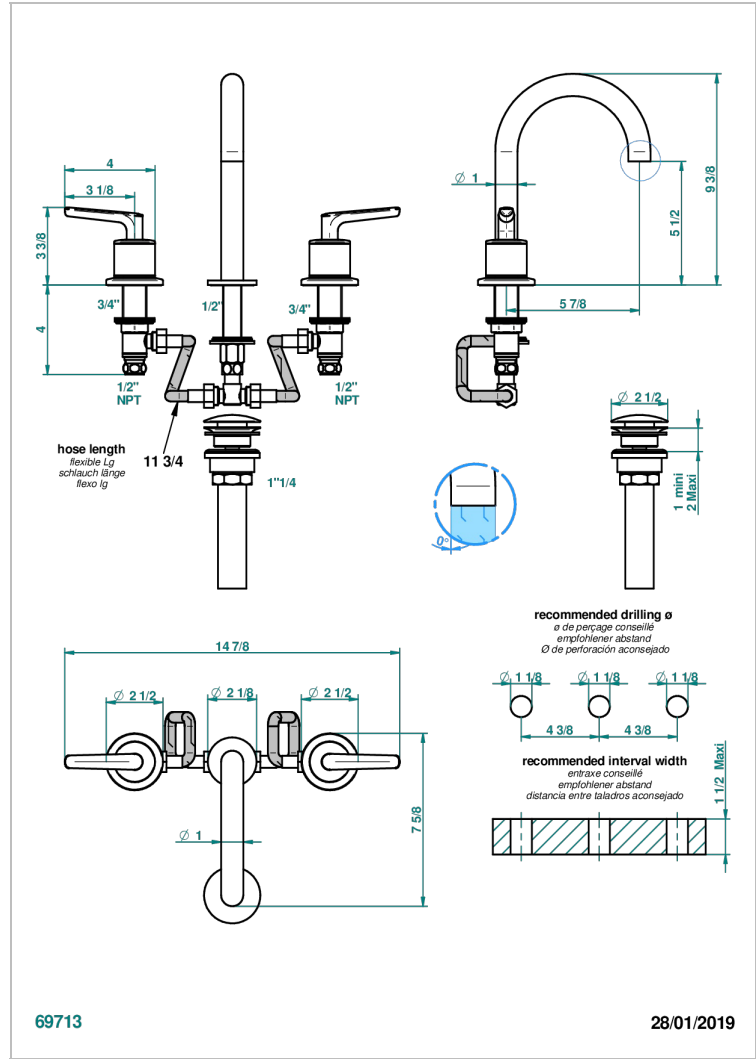

BONDI WITH LEVER HANDLES

G7G-152/US

Widespread lavatory set, high spout, with drain

CHARACTERISTIC

- Bondi with lever handles
- Widespread lavatory set, high spout, with drain

AVAILABLE FINITIONS

Black ceram - D30
Blush PVD - H62
Brass color PVD - H49
Brown bronze color PVD - F33
Chrome polished - A02
Chrome polished / gold polished - G02

Matt nickel (American satin) - C01
Matt nickel color PVD - H56
Natural smoked Brass - A13
Nickel antique / Sovereign - H28
Nickel color PVD - H55
Nickel polished - B01

Soft gold - F30
Soft matt gold - F31
Umber PVD - H66