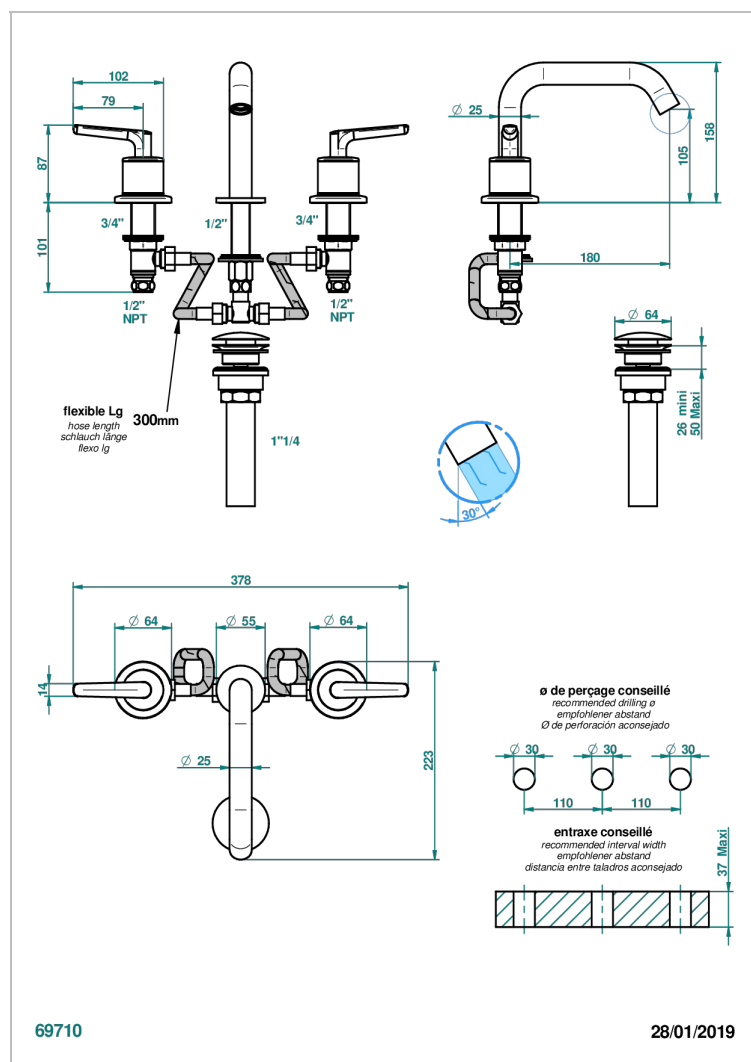

# BONDI WITH LEVER HANDLES

G7G-151/US

Widespread lavatory set with drain

## CHARACTERISTIC

- Bondi with lever handles
- Widespread lavatory set with drain