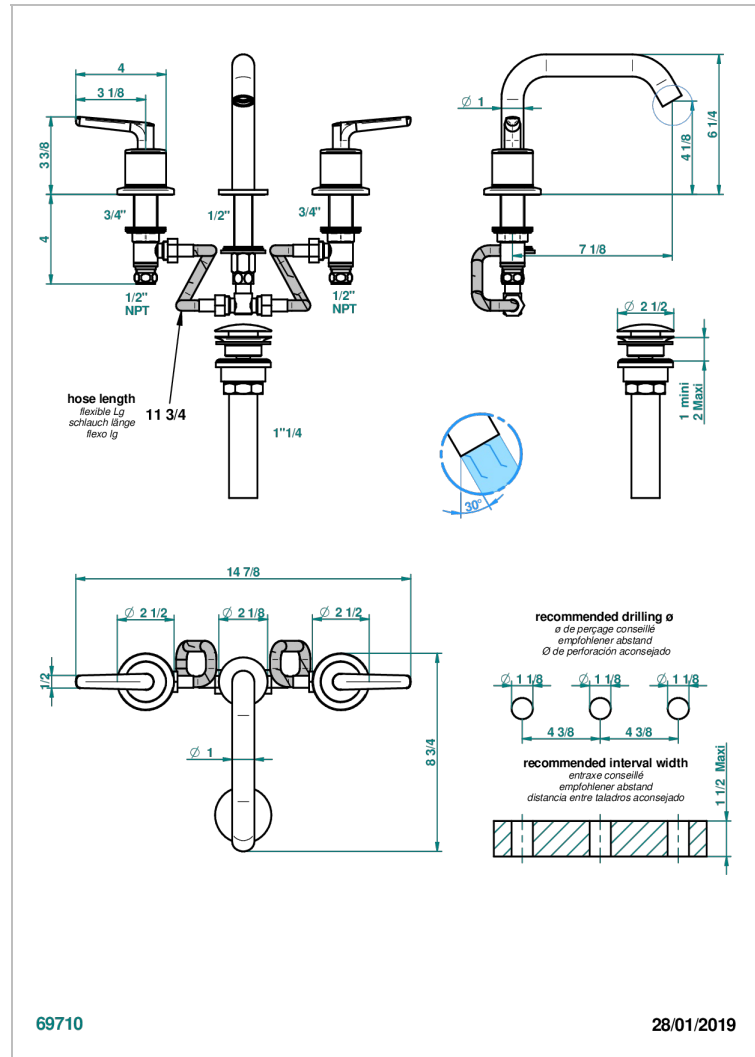

BONDI WITH LEVER HANDLES

G7G-151/US

Widespread lavatory set with drain

CHARACTERISTIC

- Bondi with lever handles
- Widespread lavatory set with drain

AVAILABLE FINITIONS

Black ceram - D30
Blush PVD - H62
Brass color PVD - H49
Brown bronze color PVD - F33
Chrome polished - A02
Chrome polished / gold polished - G02