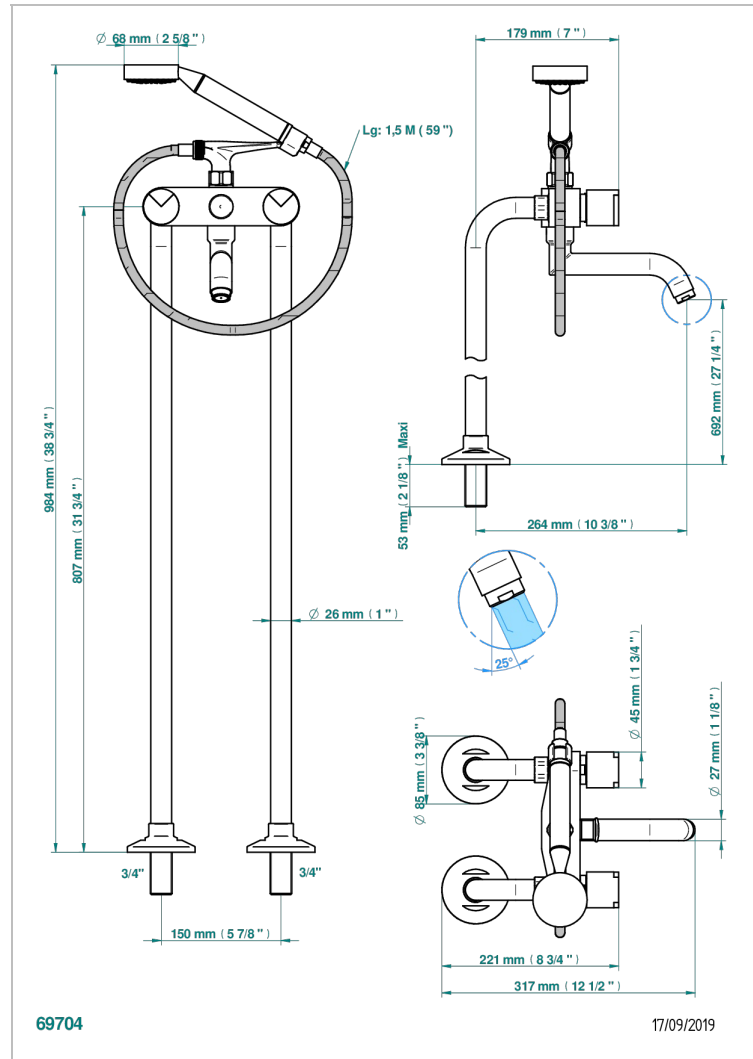

LE 9 HOWLITE

G2H-13CS

Free-standing bath/shower mixer with upright connections

CHARACTERISTIC

- ACS : 21ACCLY034

STANDARDS

RELATED SKU'S

- Ref. G00-13800A Set of installation for tub filler

AVAILABLE FINITIONS

Antique nickel - H28
Black ceram - D30
Blush PVD - H62
Brass color PVD - H49
Brown bronze color PVD - F33
Gold color PVD - H52

Graphite PVD - H64
Matt Umber PVD - H67
Matt blush PVD - H60
Matt brass color PVD - H50
Matt brown bronze color PVD - F34
Matt chrome - C02