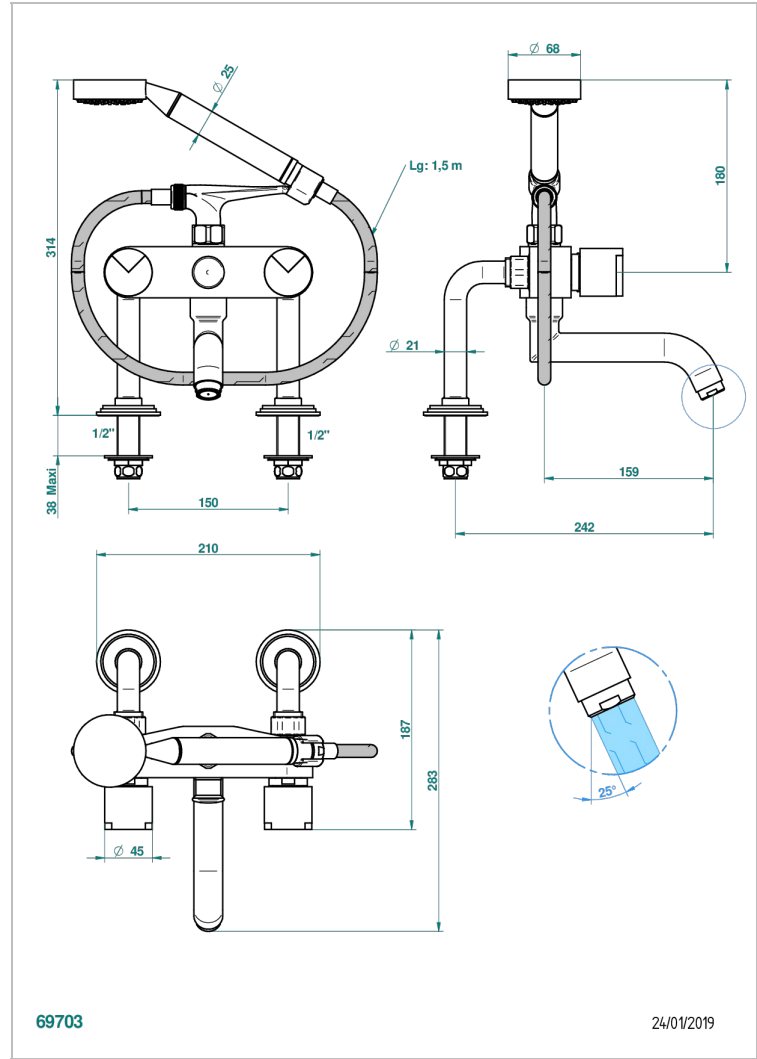

# LE 9 HOWLITE

G2H-13G

Rim mounted 2-hole bath/telephone shower mixer, shower and hose

## CHARACTERISTIC

- ACS : 21ACCLY034